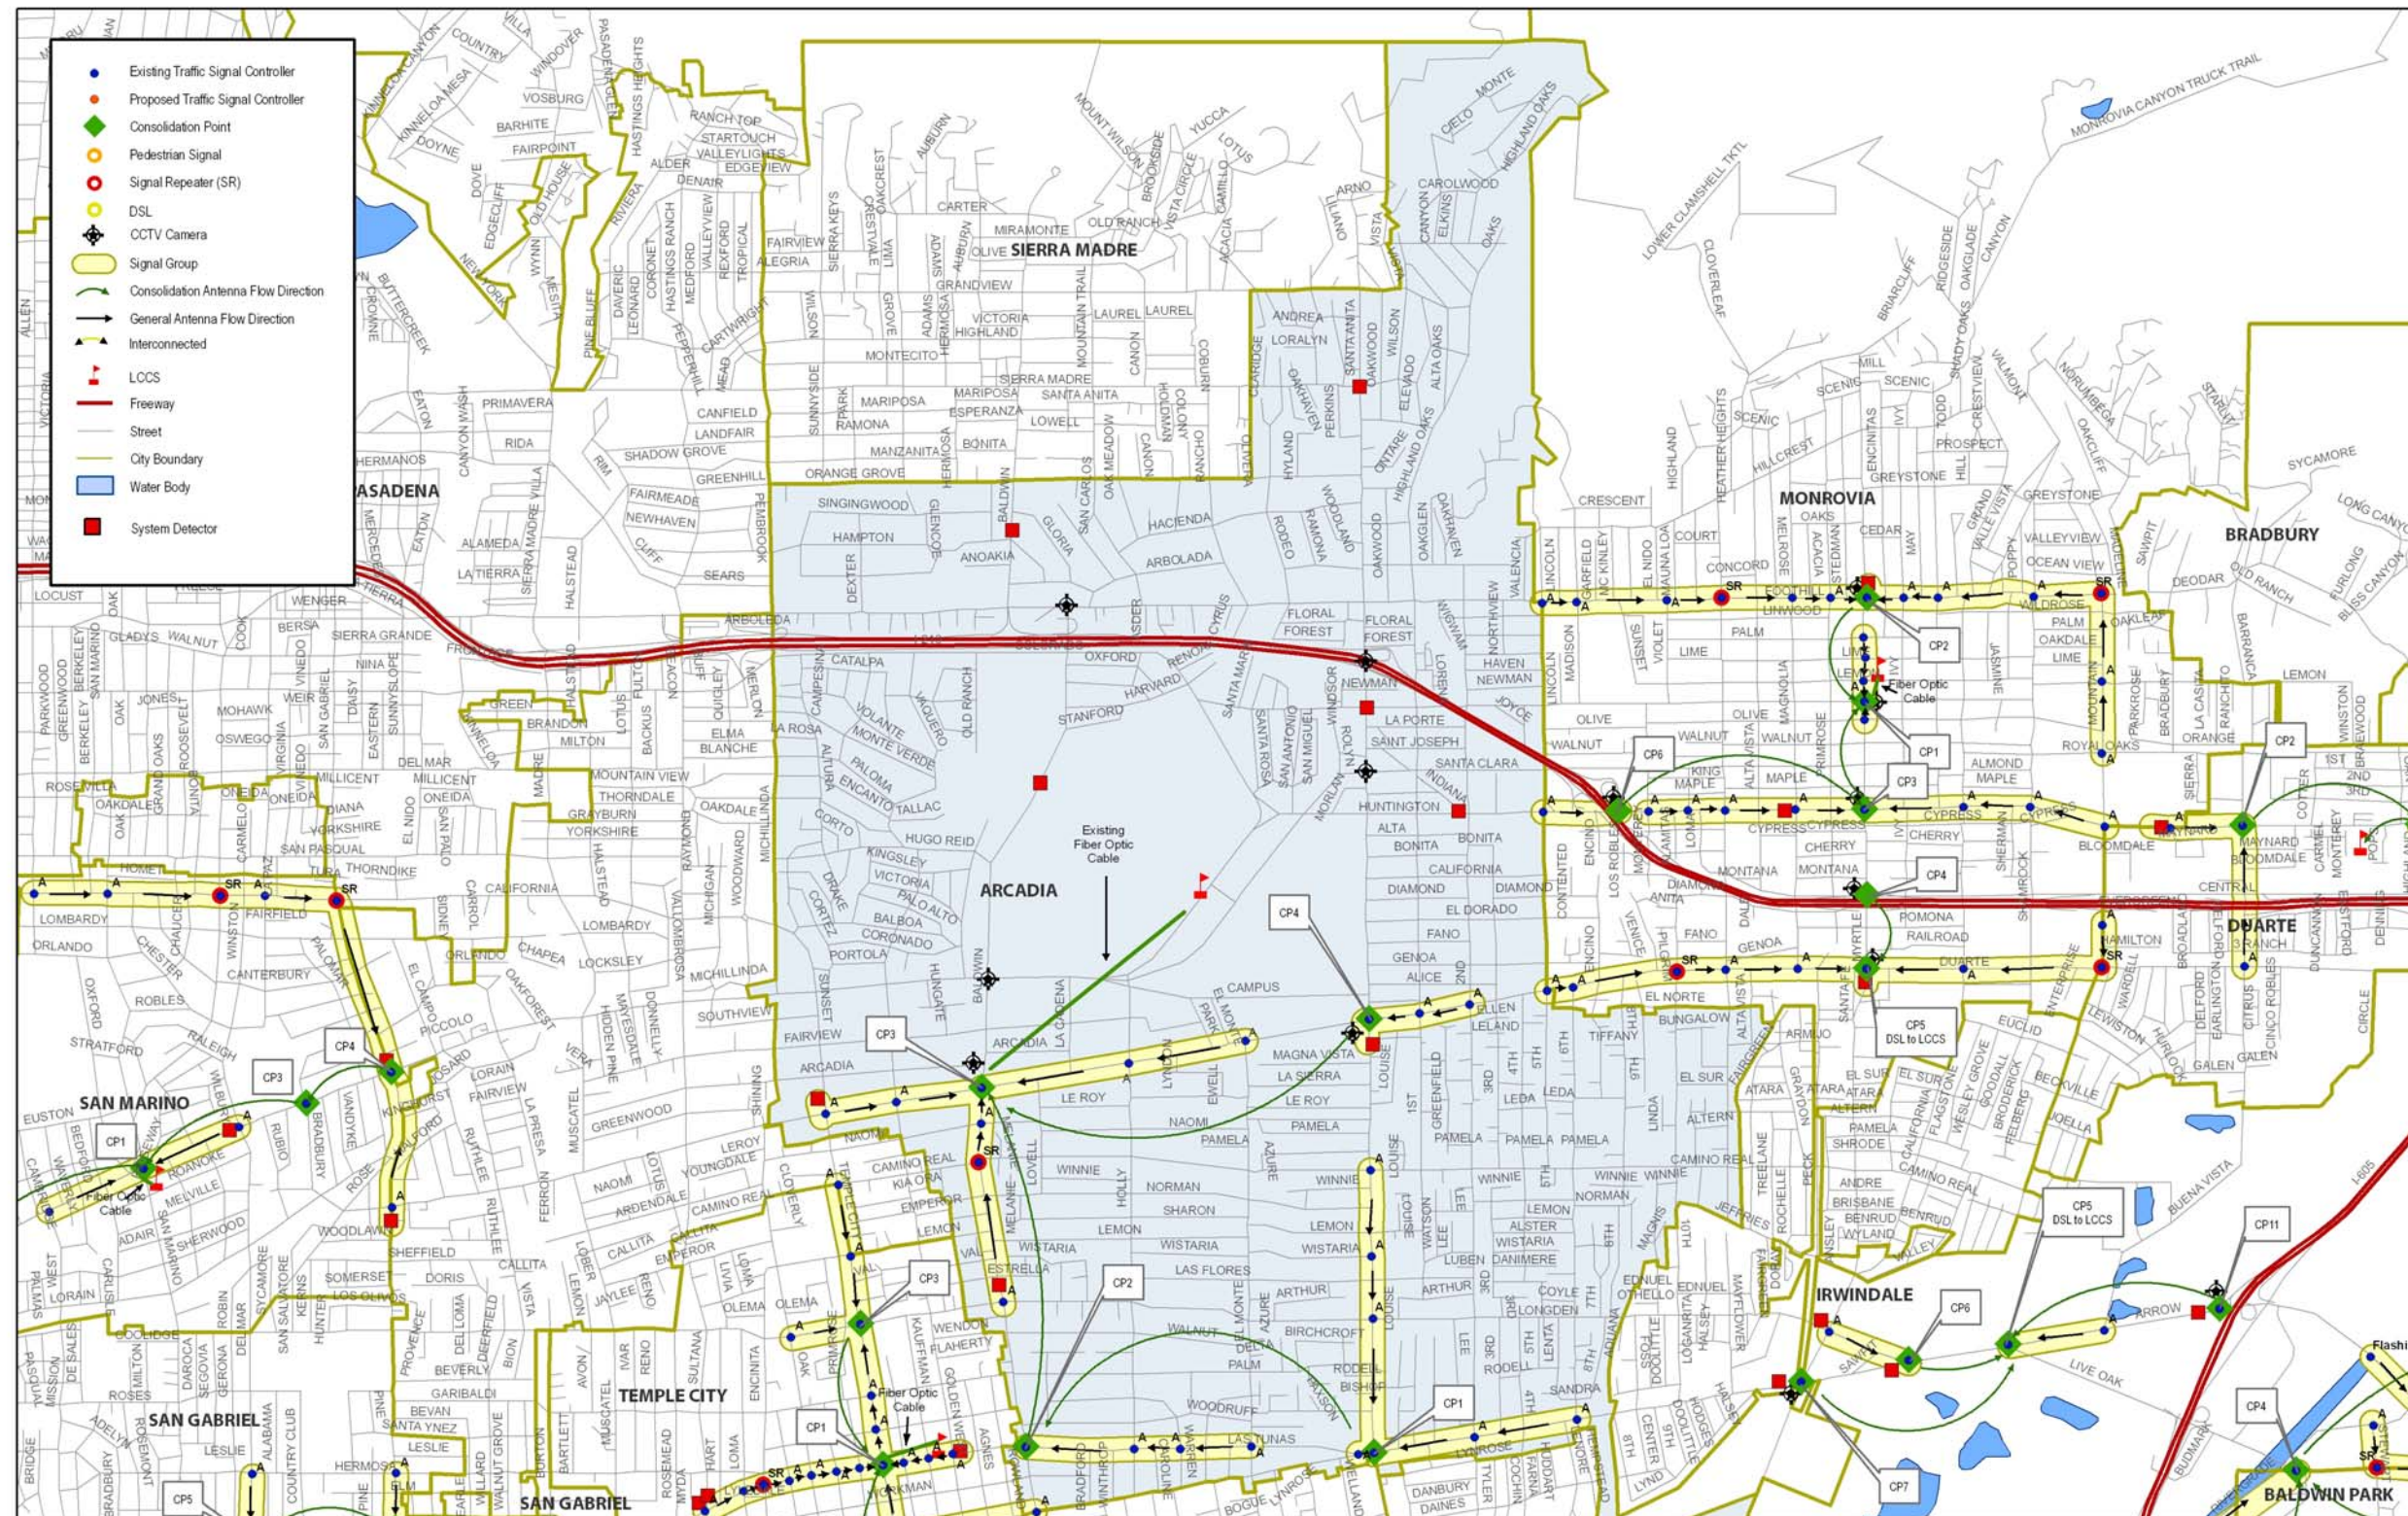

Exhibit 5.1 – City Map of Duarte

Exhibit 5.2 – City Map of La Puente

Exhibit 5.3 – City Map of San Marino

Exhibit 5.4 – City Map of South El Monte

Exhibit 5.5 – City Map of South Pasadena

Exhibit 5.6 – City Map of Temple City

Exhibit 5.7 – City Map of Azusa

Exhibit 5.8 – City Map of Baldwin Park

Exhibit 5.9 – City Map of El Monte

Exhibit 5.10 – City Map of Glendora

Exhibit 5.11 – City Map of Monrovia

Exhibit 5.12 – City Map of Montebello

Exhibit 5.13 – City Map of Monterey Park

Exhibit 5.14 – City Map of San Gabriel

Exhibit 5.15 – City Map of Alhambra

Exhibit 5.16 – City Map of Arcadia

Exhibit 5.17 – City Map of Covina

Exhibit 5.18 – City Map of Irwindale

Exhibit 5.19 – City Map of Rosemead

Exhibit 5.20 – City Map of West Covina