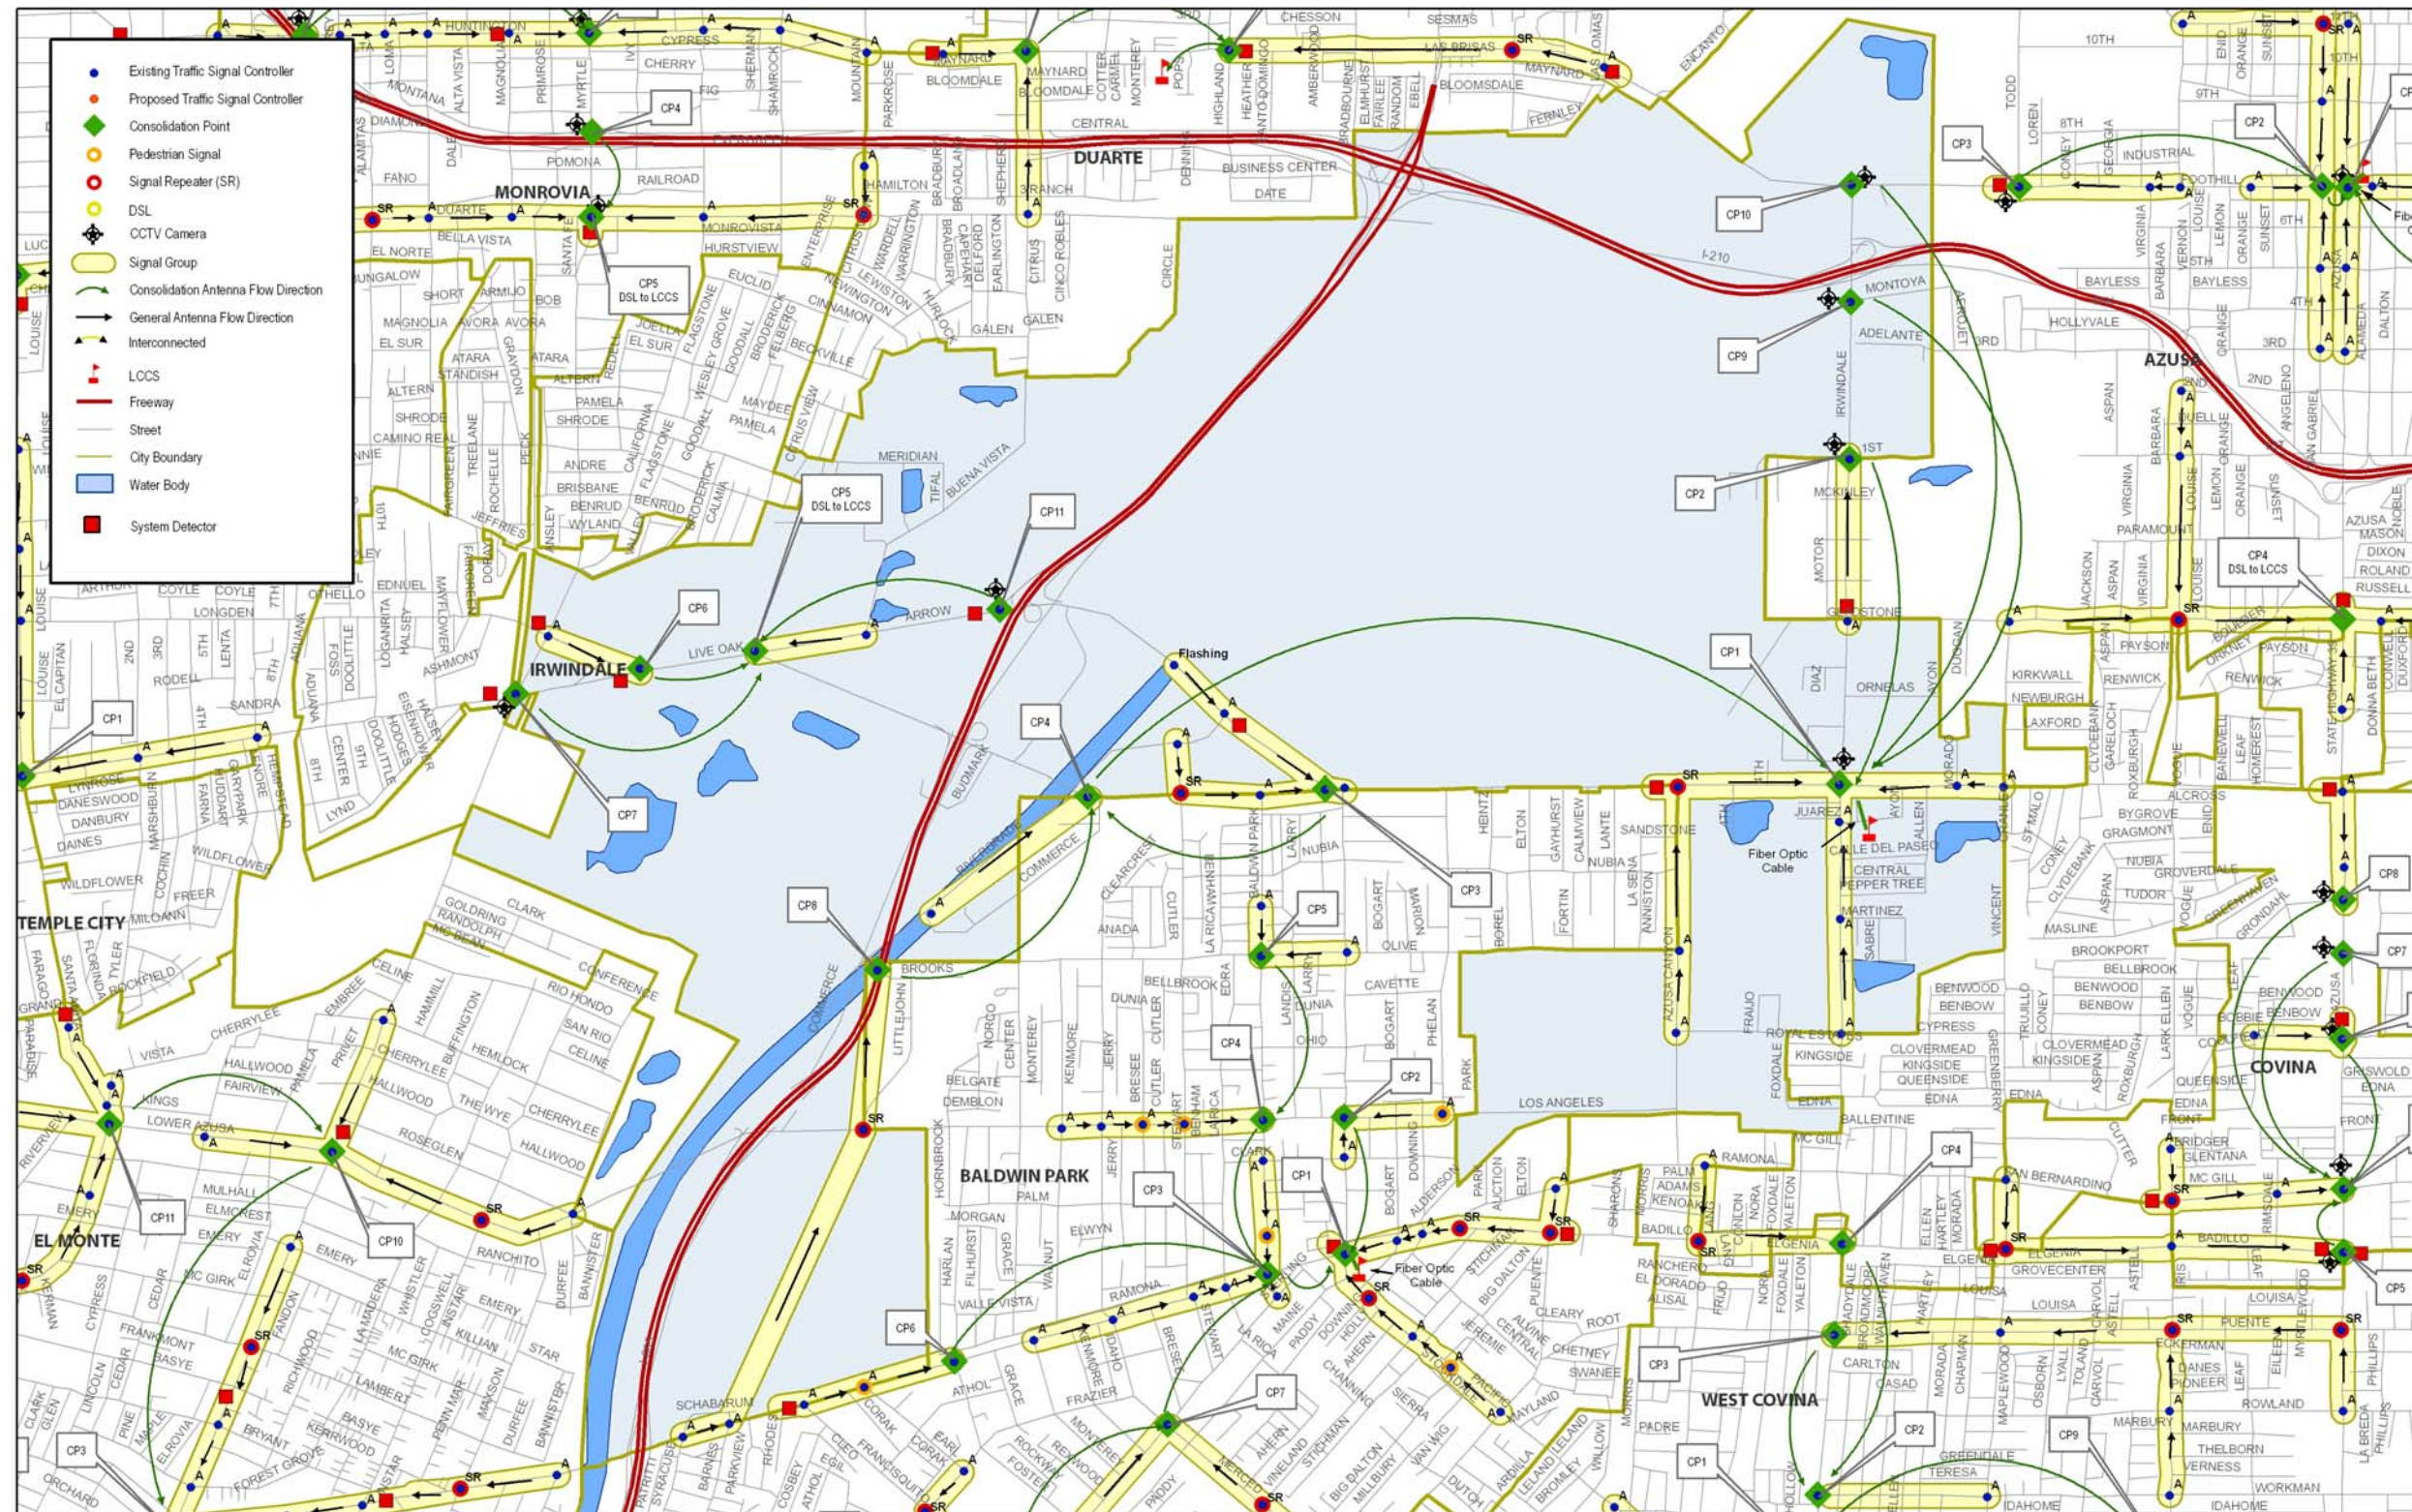

Exhibit 5.1 – City Map of Duarte

Exhibit 5.2 – City Map of La Puente

Exhibit 5.3 – City Map of San Marino

Exhibit 5.4 – City Map of South El Monte

Exhibit 5.5 – City Map of South Pasadena

Exhibit 5.6 – City Map of Temple City

Exhibit 5.7 – City Map of Azusa

Exhibit 5.8 – City Map of Baldwin Park

Exhibit 5.9 – City Map of El Monte

Exhibit 5.10 – City Map of Glendora

Exhibit 5.11 – City Map of Monrovia

Exhibit 5.12 – City Map of Montebello

Exhibit 5.13 – City Map of Monterey Park

Exhibit 5.14 – City Map of San Gabriel

Exhibit 5.15 – City Map of Alhambra

Exhibit 5.16 – City Map of Arcadia

Exhibit 5.17 – City Map of Covina

Exhibit 5.18 – City Map of Irwindale

Exhibit 5.19 – City Map of Rosemead

Exhibit 5.20 – City Map of West Covina