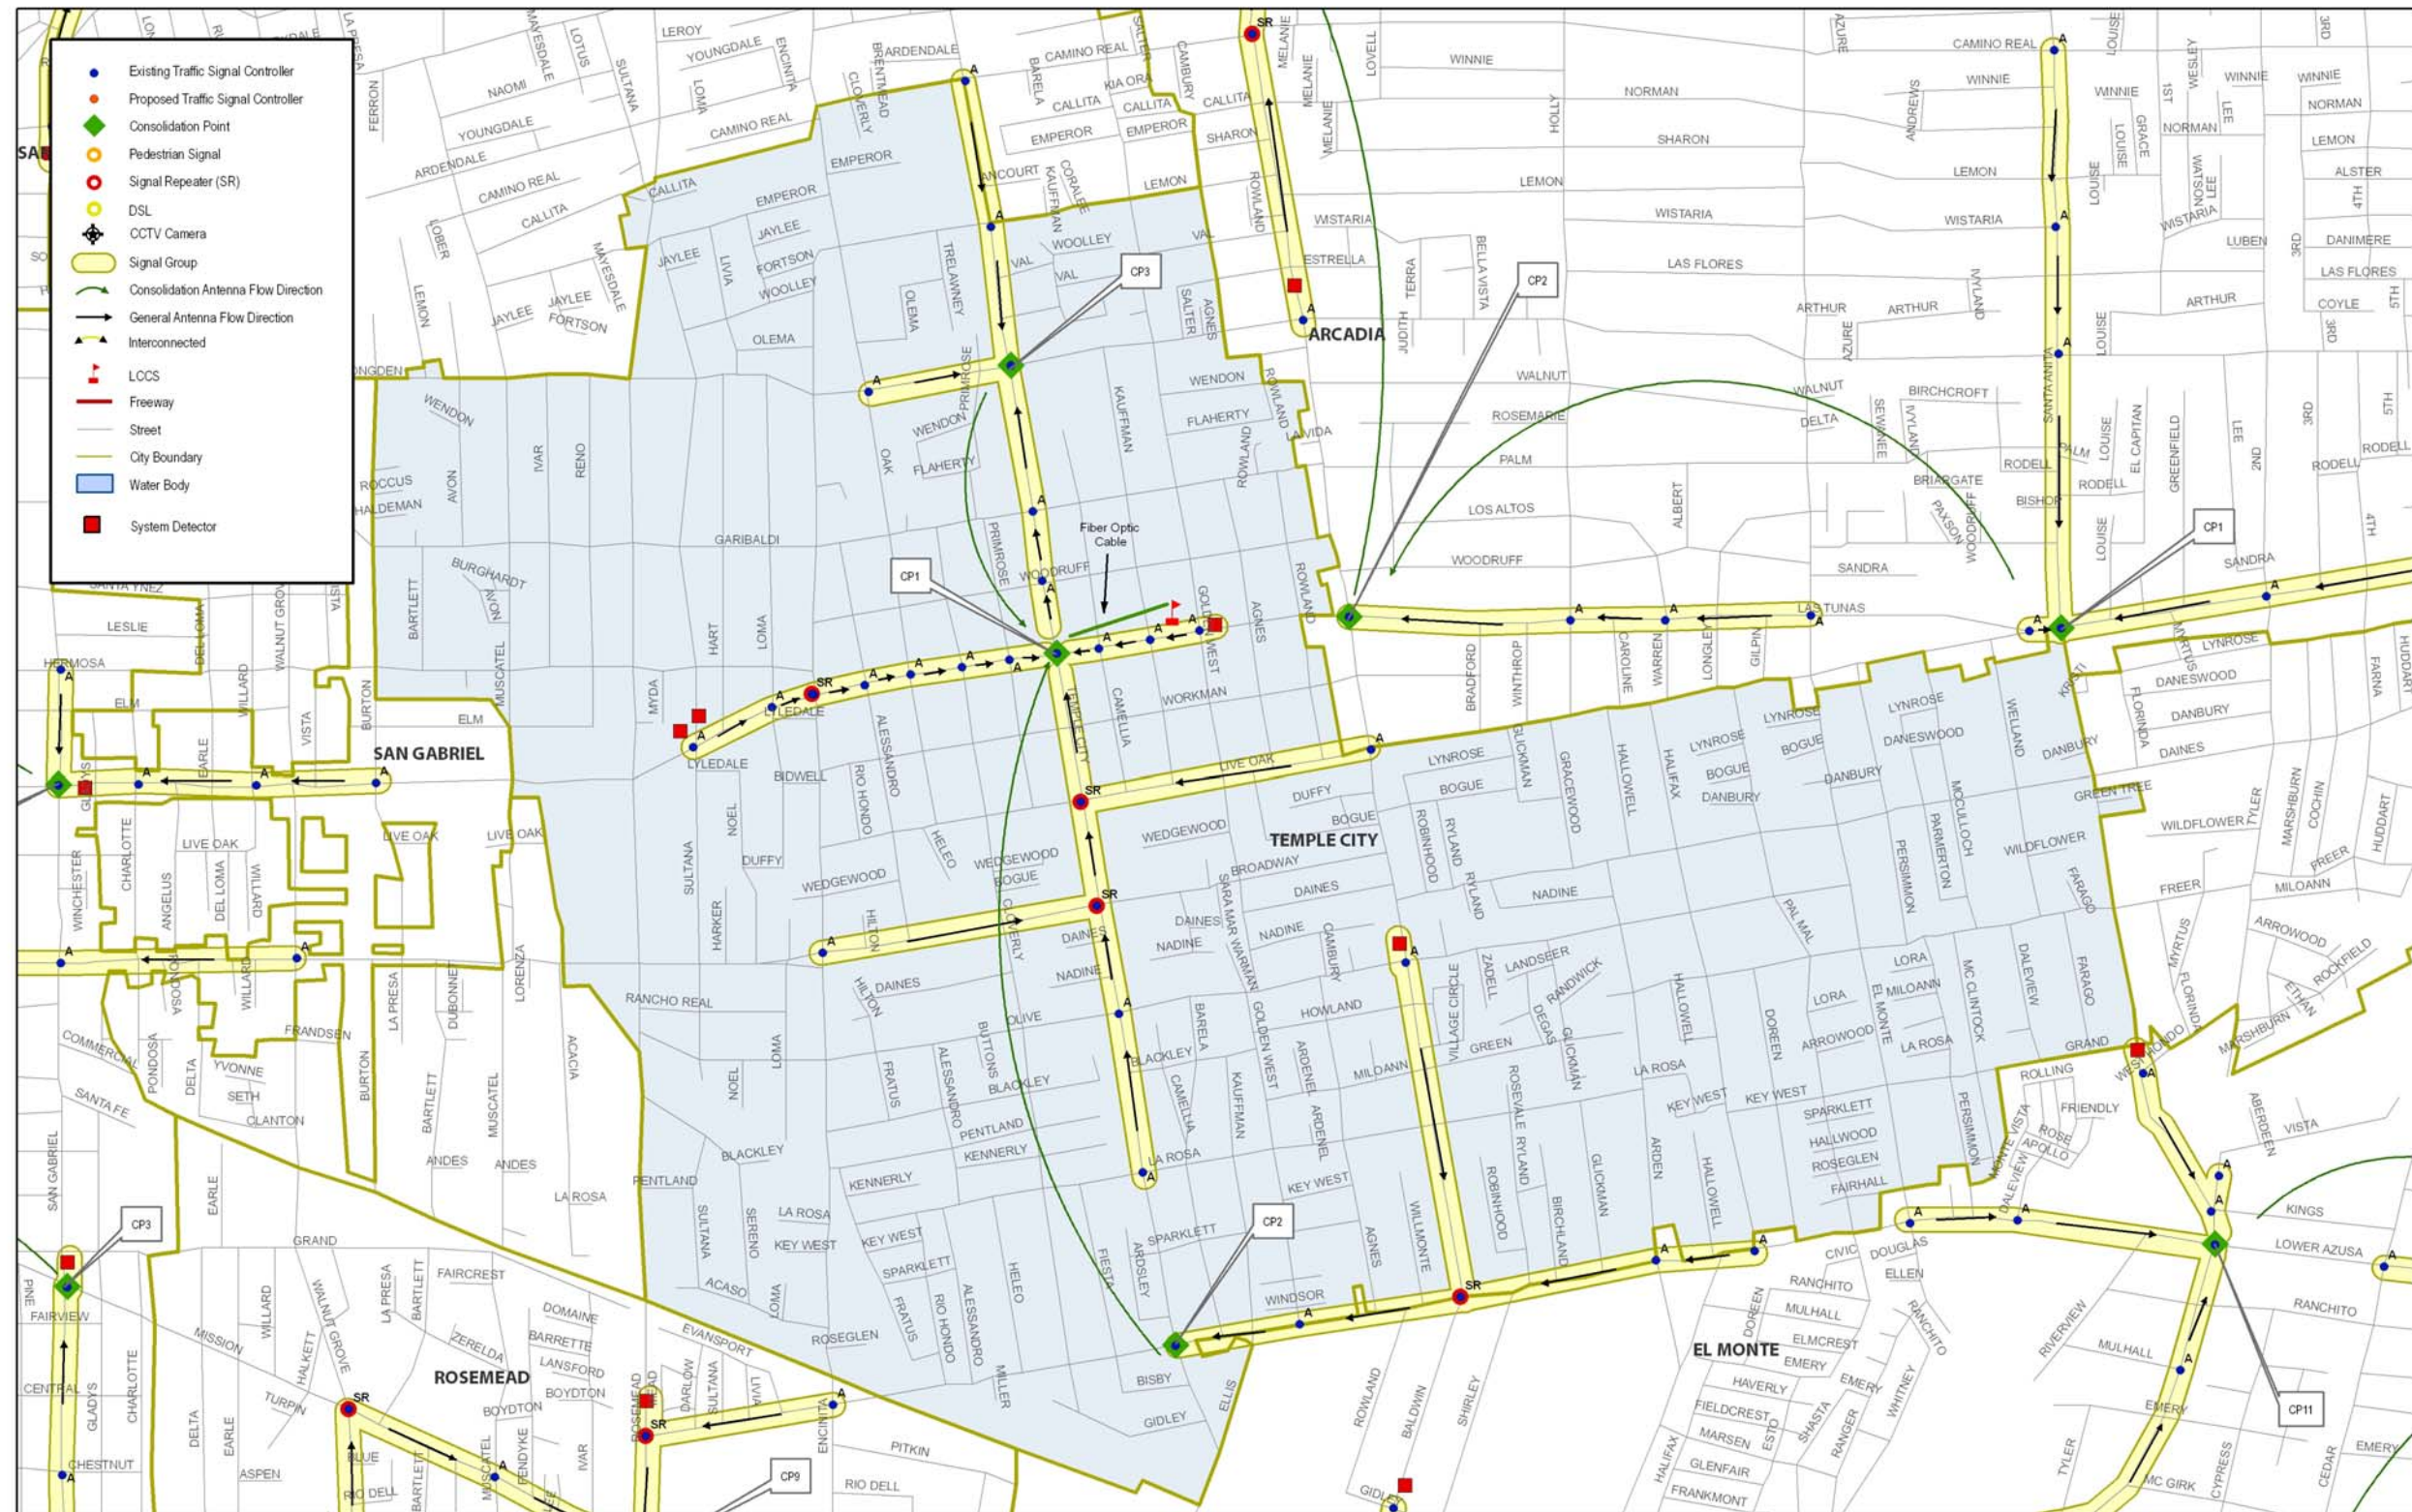

Exhibit 5.1 – City Map of Duarte

Exhibit 5.2 – City Map of La Puente

Exhibit 5.3 – City Map of San Marino

Exhibit 5.4 – City Map of South El Monte

Exhibit 5.5 – City Map of South Pasadena

Exhibit 5.6 – City Map of Temple City

Exhibit 5.7 – City Map of Azusa

Exhibit 5.8 – City Map of Baldwin Park

Exhibit 5.9 – City Map of El Monte

Exhibit 5.10 – City Map of Glendora

Exhibit 5.11 – City Map of Monrovia

Exhibit 5.12 – City Map of Montebello

Exhibit 5.13 – City Map of Monterey Park

Exhibit 5.14 – City Map of San Gabriel

Exhibit 5.15 – City Map of Alhambra

Exhibit 5.16 – City Map of Arcadia

Exhibit 5.17 – City Map of Covina

Exhibit 5.18 – City Map of Irwindale

Exhibit 5.19 – City Map of Rosemead

Exhibit 5.20 – City Map of West Covina