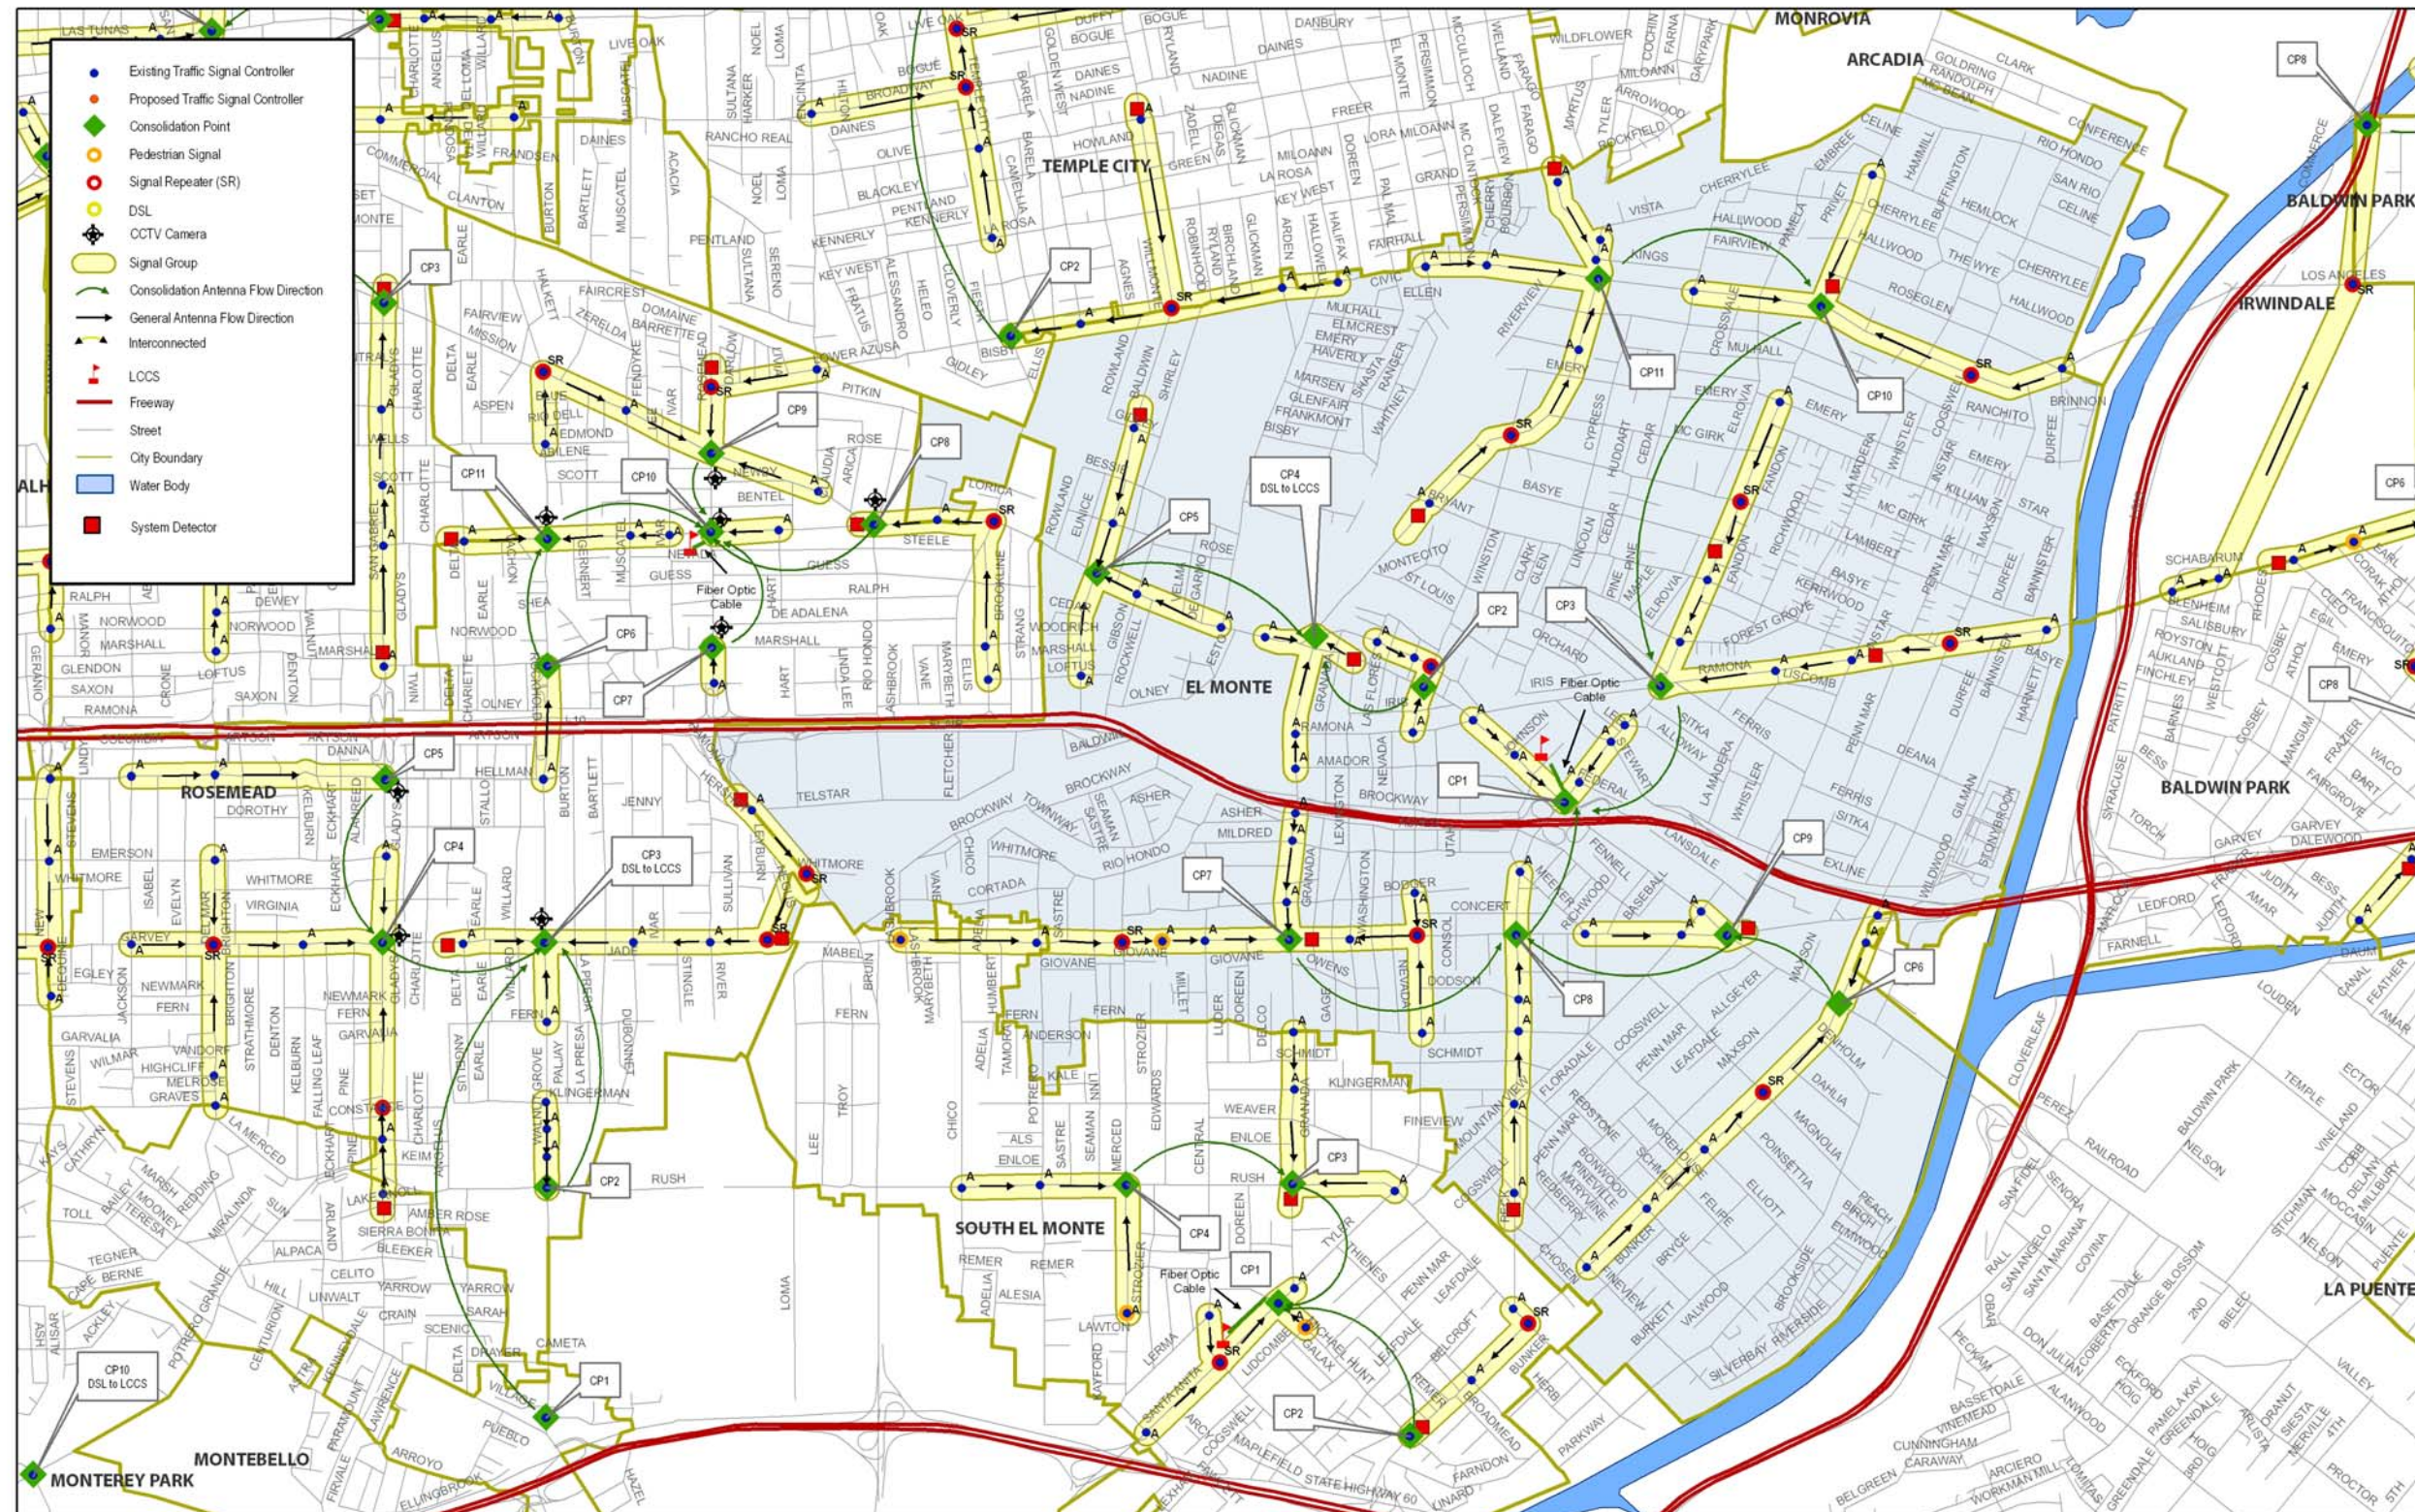

Exhibit 5.1 – City Map of Duarte

Exhibit 5.2 – City Map of La Puente

Exhibit 5.3 – City Map of San Marino

Exhibit 5.4 – City Map of South El Monte

Exhibit 5.5 – City Map of South Pasadena

Exhibit 5.6 – City Map of Temple City

Exhibit 5.7 – City Map of Azusa

Exhibit 5.8 – City Map of Baldwin Park

Exhibit 5.9 – City Map of El Monte

Exhibit 5.10 – City Map of Glendora

Exhibit 5.11 – City Map of Monrovia

Exhibit 5.12 – City Map of Montebello

Exhibit 5.13 – City Map of Monterey Park

Exhibit 5.14 – City Map of San Gabriel

Exhibit 5.15 – City Map of Alhambra

Exhibit 5.16 – City Map of Arcadia

Exhibit 5.17 – City Map of Covina

Exhibit 5.18 – City Map of Irwindale

Exhibit 5.19 – City Map of Rosemead

Exhibit 5.20 – City Map of West Covina