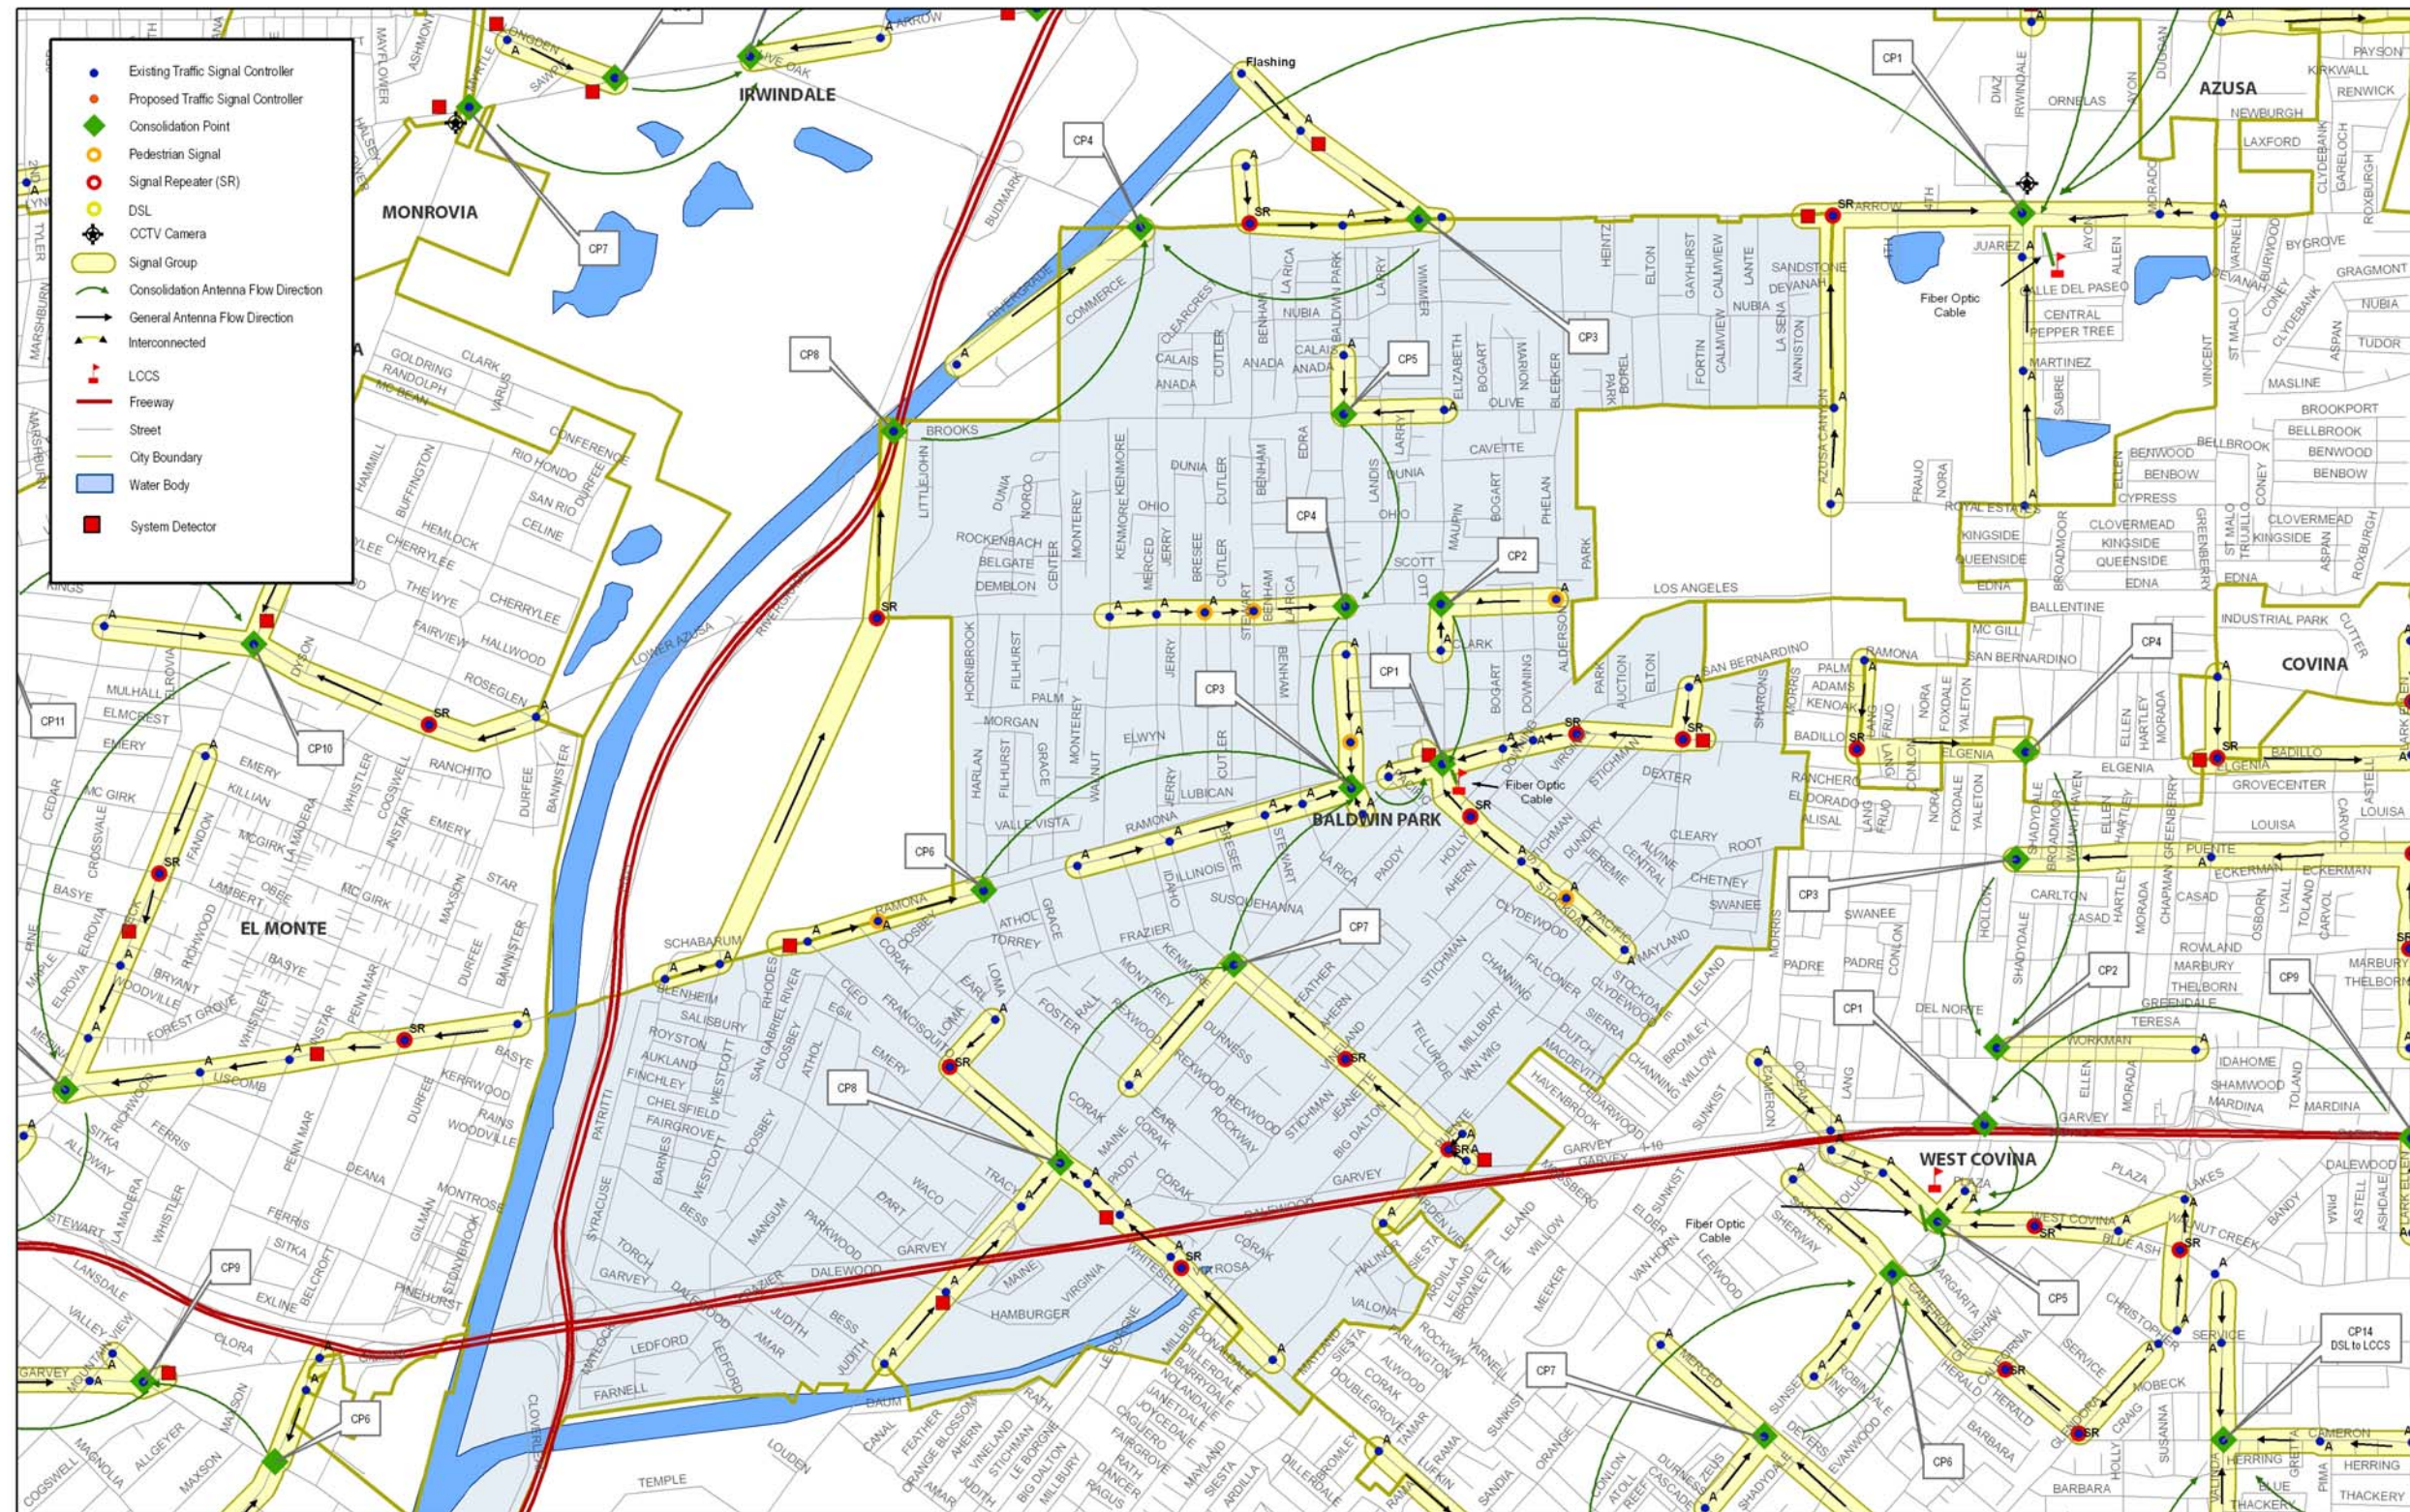

Exhibit 5.1 – City Map of Duarte

Exhibit 5.2 – City Map of La Puente

Exhibit 5.3 – City Map of San Marino

Exhibit 5.4 – City Map of South El Monte

Exhibit 5.5 – City Map of South Pasadena

Exhibit 5.6 – City Map of Temple City

Exhibit 5.7 – City Map of Azusa

Exhibit 5.8 – City Map of Baldwin Park

Exhibit 5.9 – City Map of El Monte

Exhibit 5.10 – City Map of Glendora

Exhibit 5.11 – City Map of Monrovia

Exhibit 5.12 – City Map of Montebello

Exhibit 5.13 – City Map of Monterey Park

Exhibit 5.14 – City Map of San Gabriel

Exhibit 5.15 – City Map of Alhambra

Exhibit 5.16 – City Map of Arcadia

Exhibit 5.17 – City Map of Covina

Exhibit 5.18 – City Map of Irwindale

Exhibit 5.19 – City Map of Rosemead

Exhibit 5.20 – City Map of West Covina