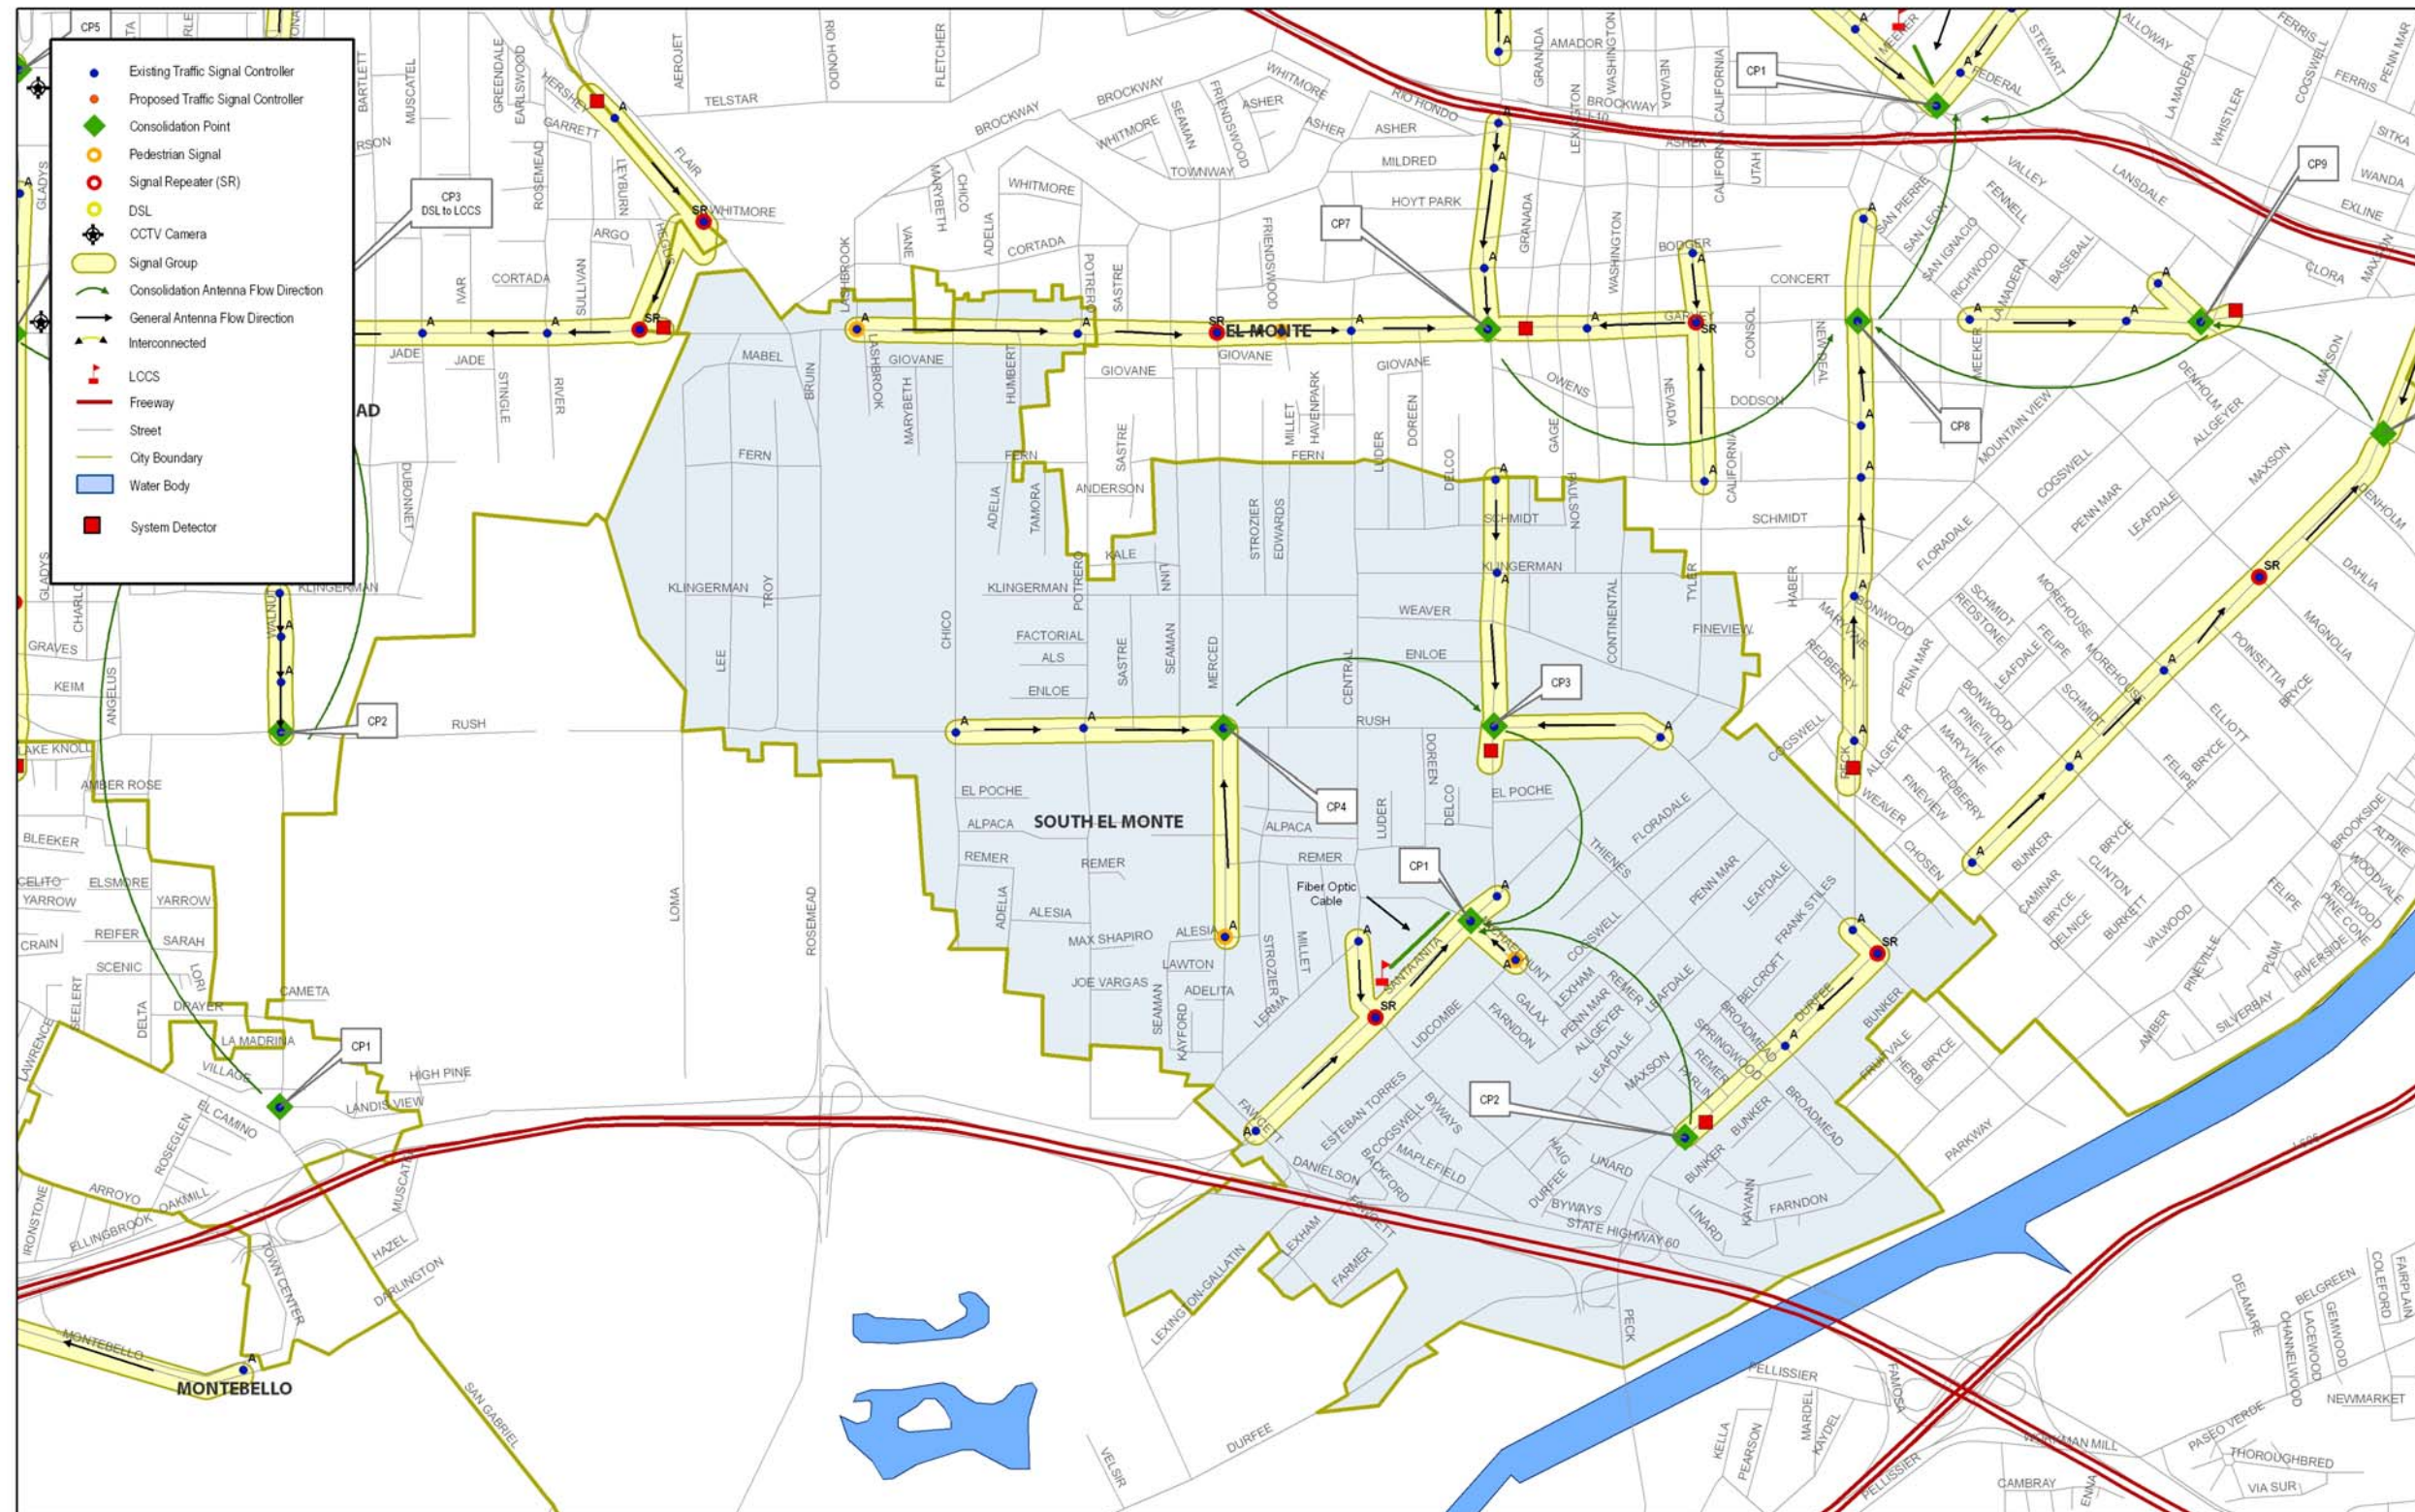

Exhibit 5.1 – City Map of Duarte

Exhibit 5.2 – City Map of La Puente

Exhibit 5.3 – City Map of San Marino

Exhibit 5.4 – City Map of South El Monte

Exhibit 5.5 – City Map of South Pasadena

Exhibit 5.6 – City Map of Temple City

Exhibit 5.7 – City Map of Azusa

Exhibit 5.8 – City Map of Baldwin Park

Exhibit 5.9 – City Map of El Monte

Exhibit 5.10 – City Map of Glendora

Exhibit 5.11 – City Map of Monrovia

Exhibit 5.12 – City Map of Montebello

Exhibit 5.13 – City Map of Monterey Park

Exhibit 5.14 – City Map of San Gabriel

Exhibit 5.15 – City Map of Alhambra

Exhibit 5.16 – City Map of Arcadia

Exhibit 5.17 – City Map of Covina

Exhibit 5.18 – City Map of Irwindale

Exhibit 5.19 – City Map of Rosemead

Exhibit 5.20 – City Map of West Covina