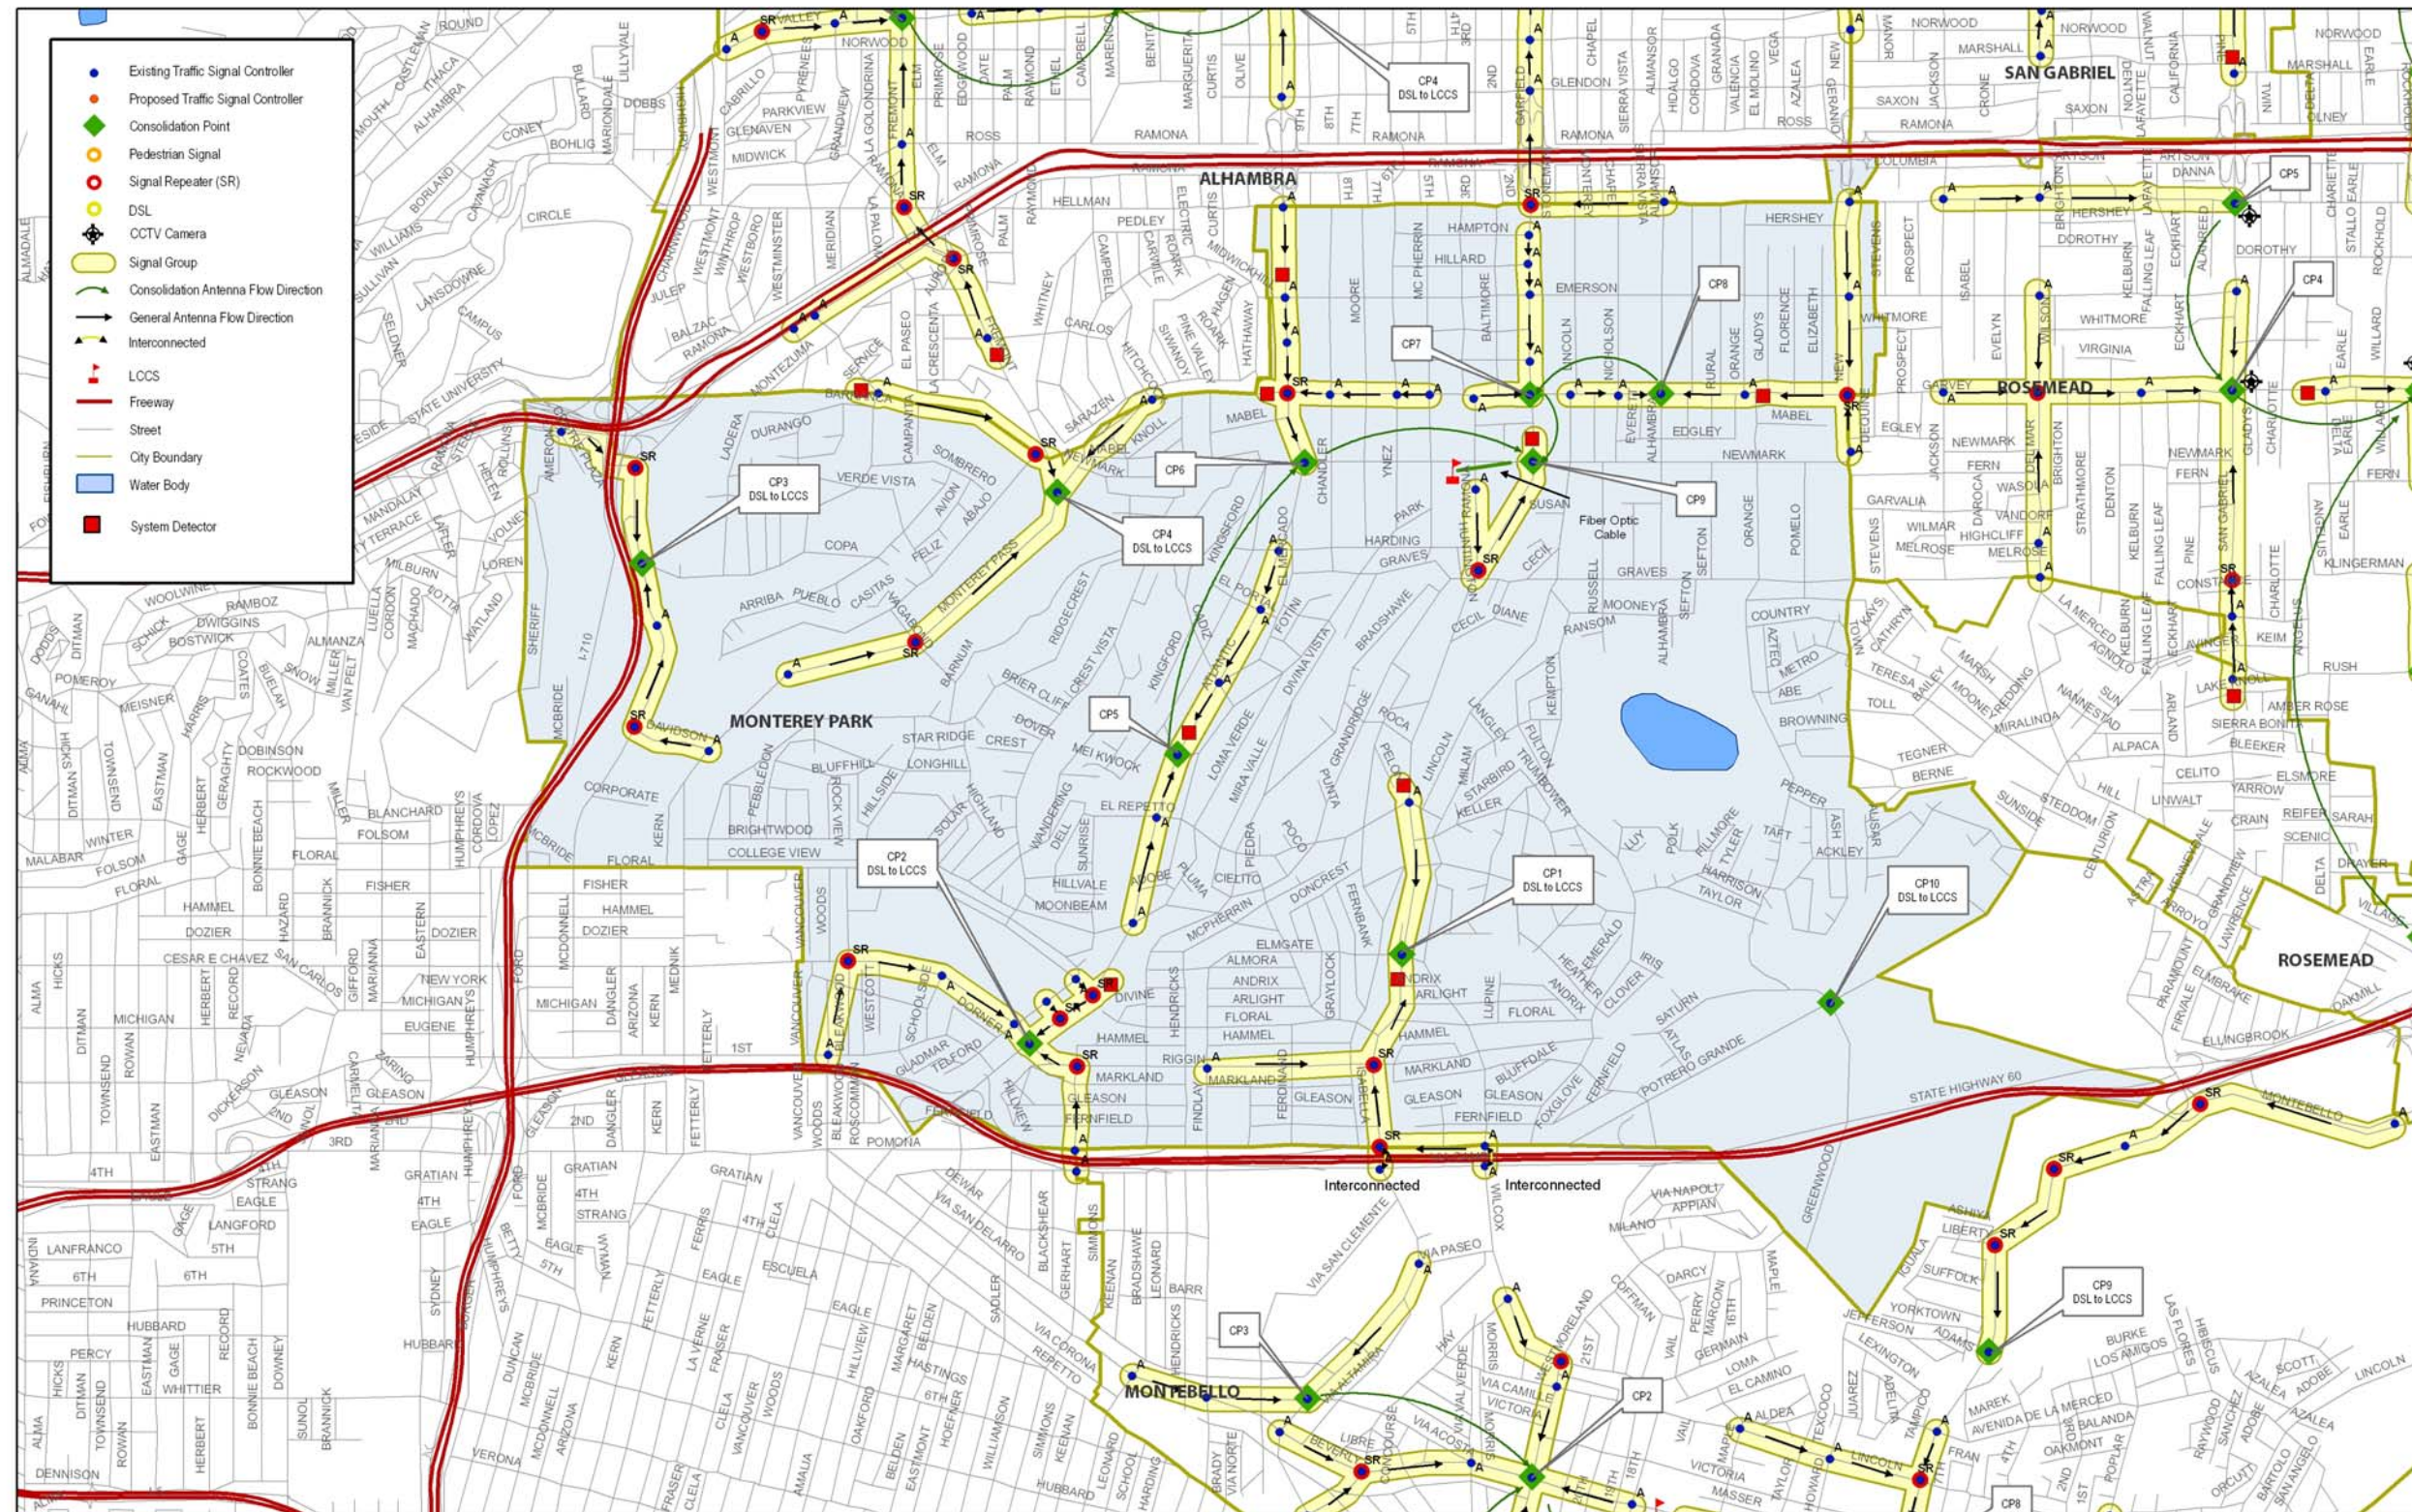

Exhibit 5.1 – City Map of Duarte

Exhibit 5.2 – City Map of La Puente

Exhibit 5.3 – City Map of San Marino

Exhibit 5.4 – City Map of South El Monte

Exhibit 5.5 – City Map of South Pasadena

Exhibit 5.6 – City Map of Temple City

Exhibit 5.7 – City Map of Azusa

Exhibit 5.8 – City Map of Baldwin Park

Exhibit 5.9 – City Map of El Monte

Exhibit 5.10 – City Map of Glendora

Exhibit 5.11 – City Map of Monrovia

Exhibit 5.12 – City Map of Montebello

Exhibit 5.13 – City Map of Monterey Park

Exhibit 5.14 – City Map of San Gabriel

Exhibit 5.15 – City Map of Alhambra

Exhibit 5.16 – City Map of Arcadia

Exhibit 5.17 – City Map of Covina

Exhibit 5.18 – City Map of Irwindale

Exhibit 5.19 – City Map of Rosemead

Exhibit 5.20 – City Map of West Covina