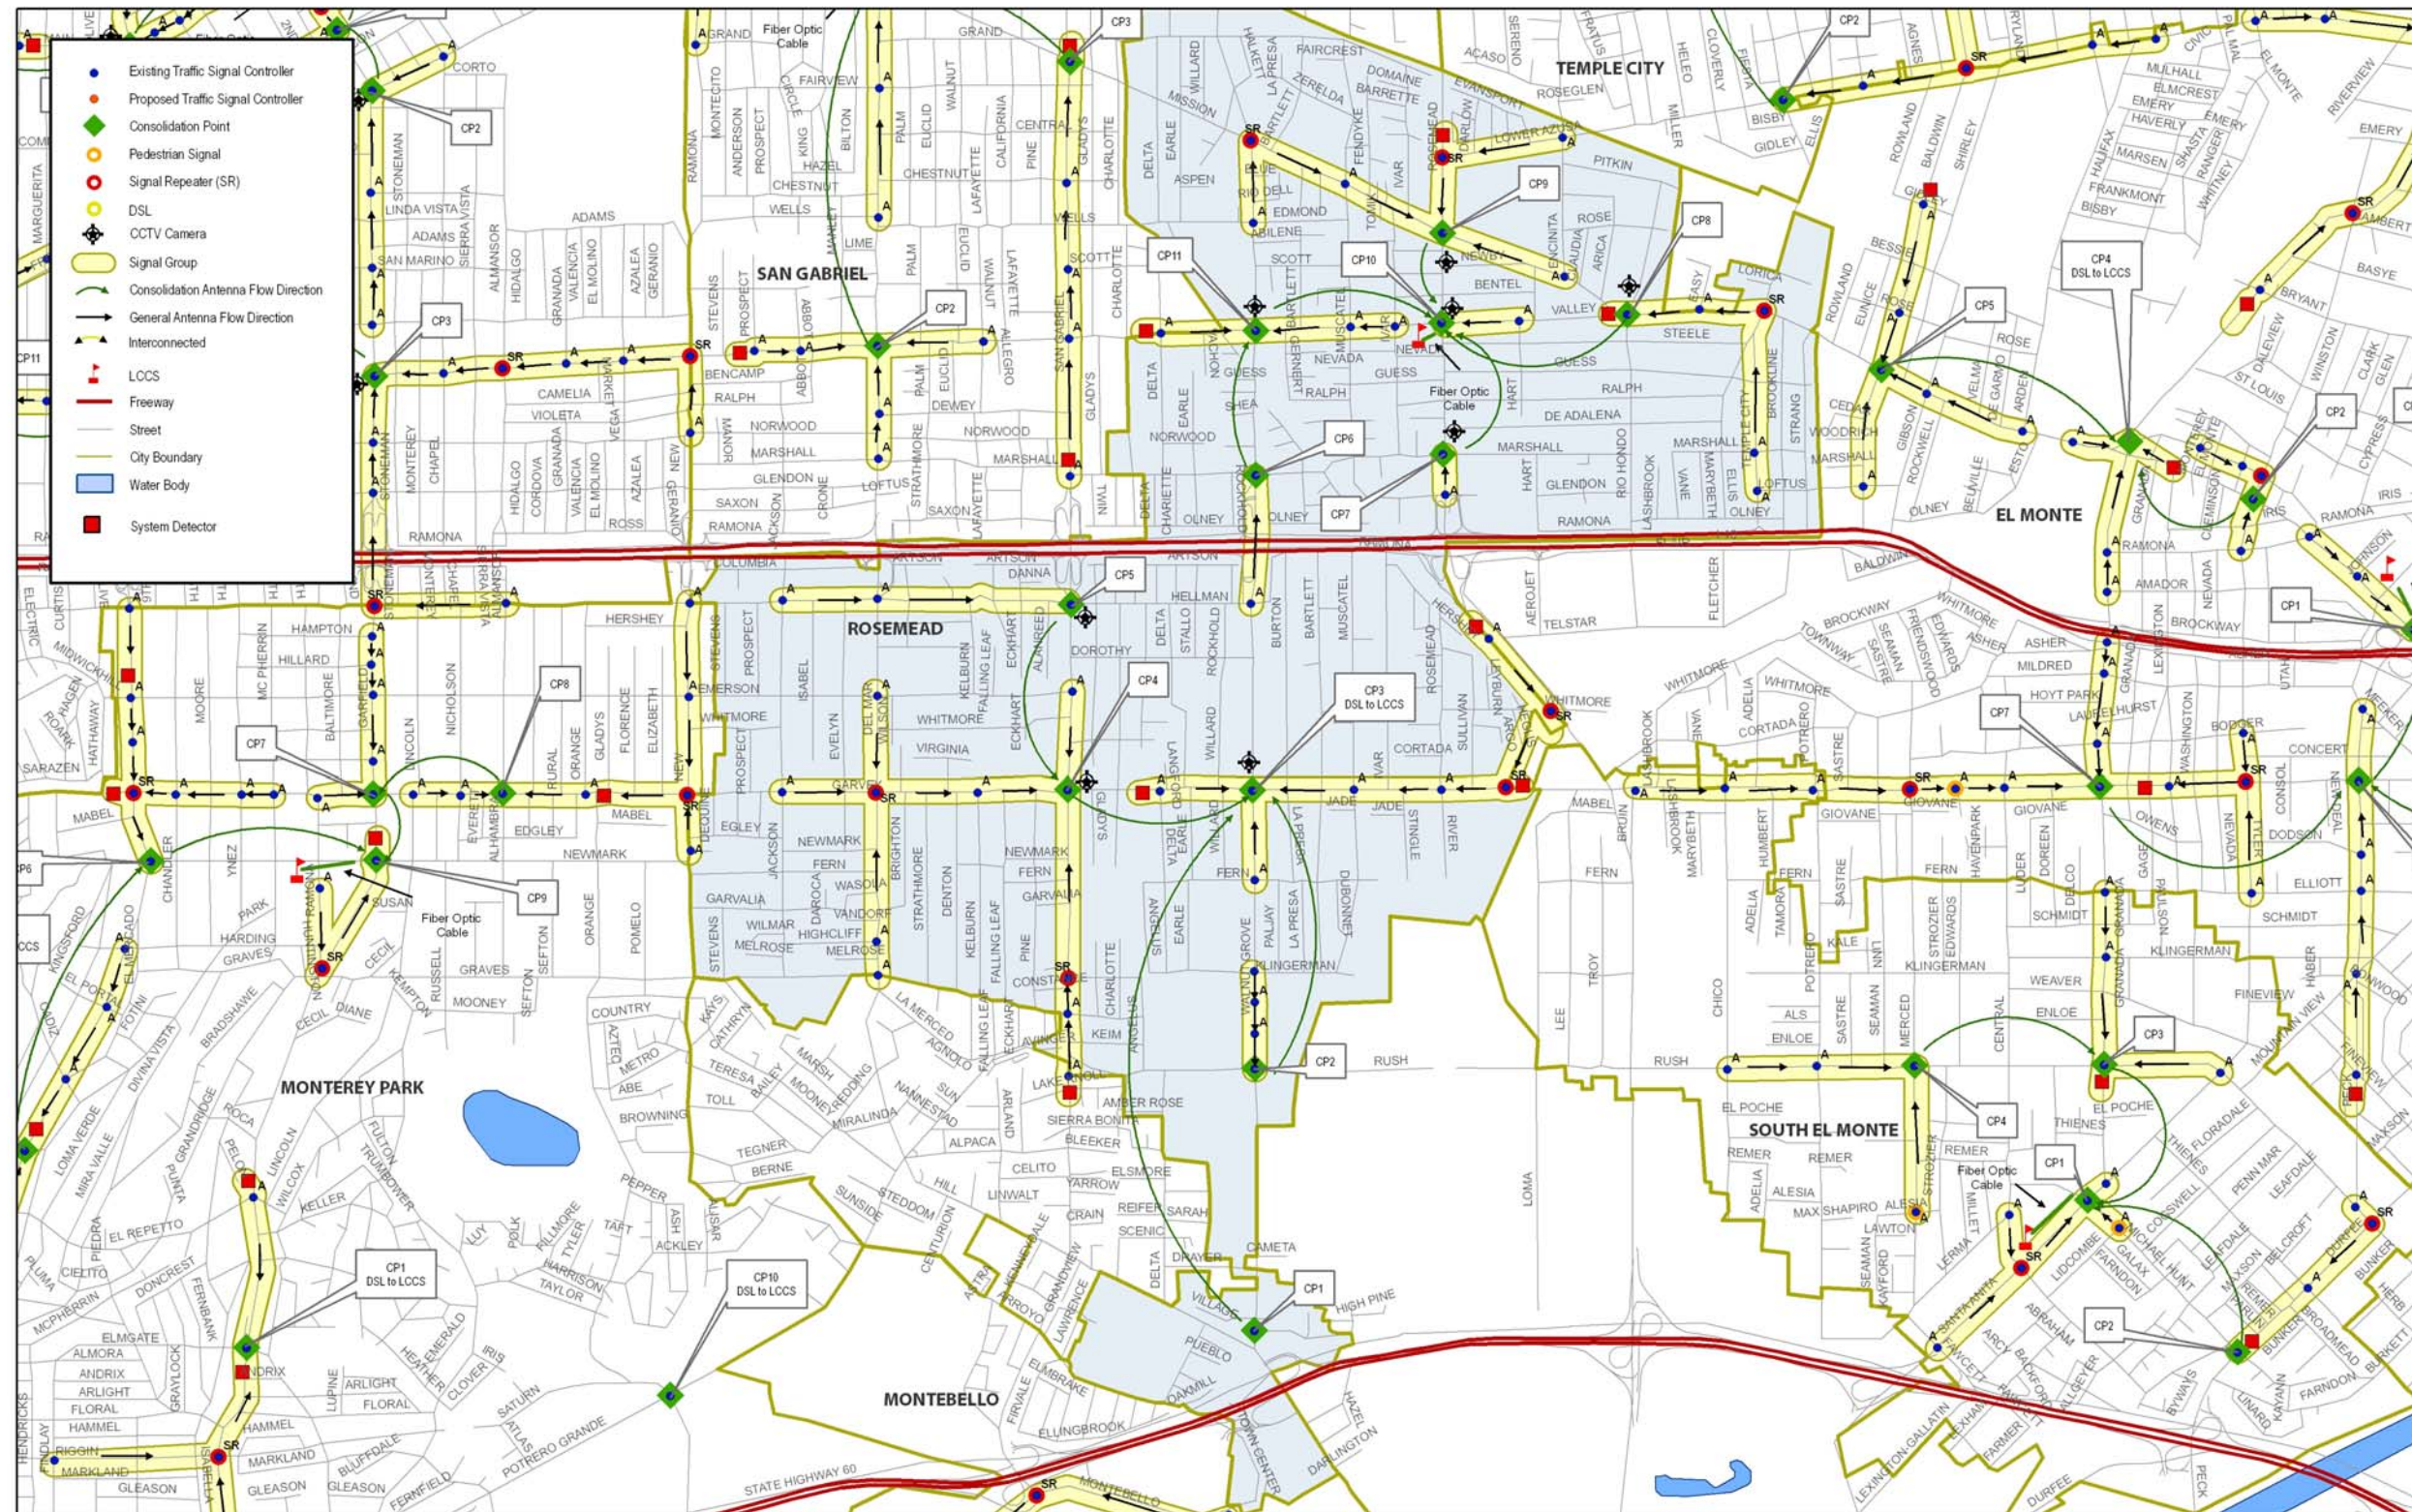

Exhibit 5.1 – City Map of Duarte

Exhibit 5.2 – City Map of La Puente

Exhibit 5.3 – City Map of San Marino

Exhibit 5.4 – City Map of South El Monte

Exhibit 5.5 – City Map of South Pasadena

Exhibit 5.6 – City Map of Temple City

Exhibit 5.7 – City Map of Azusa

Exhibit 5.8 – City Map of Baldwin Park

Exhibit 5.9 – City Map of El Monte

Exhibit 5.10 – City Map of Glendora

Exhibit 5.11 – City Map of Monrovia

Exhibit 5.12 – City Map of Montebello

Exhibit 5.13 – City Map of Monterey Park

Exhibit 5.14 – City Map of San Gabriel

Exhibit 5.15 – City Map of Alhambra

Exhibit 5.16 – City Map of Arcadia

Exhibit 5.17 – City Map of Covina

Exhibit 5.18 – City Map of Irwindale

Exhibit 5.19 – City Map of Rosemead

Exhibit 5.20 – City Map of West Covina