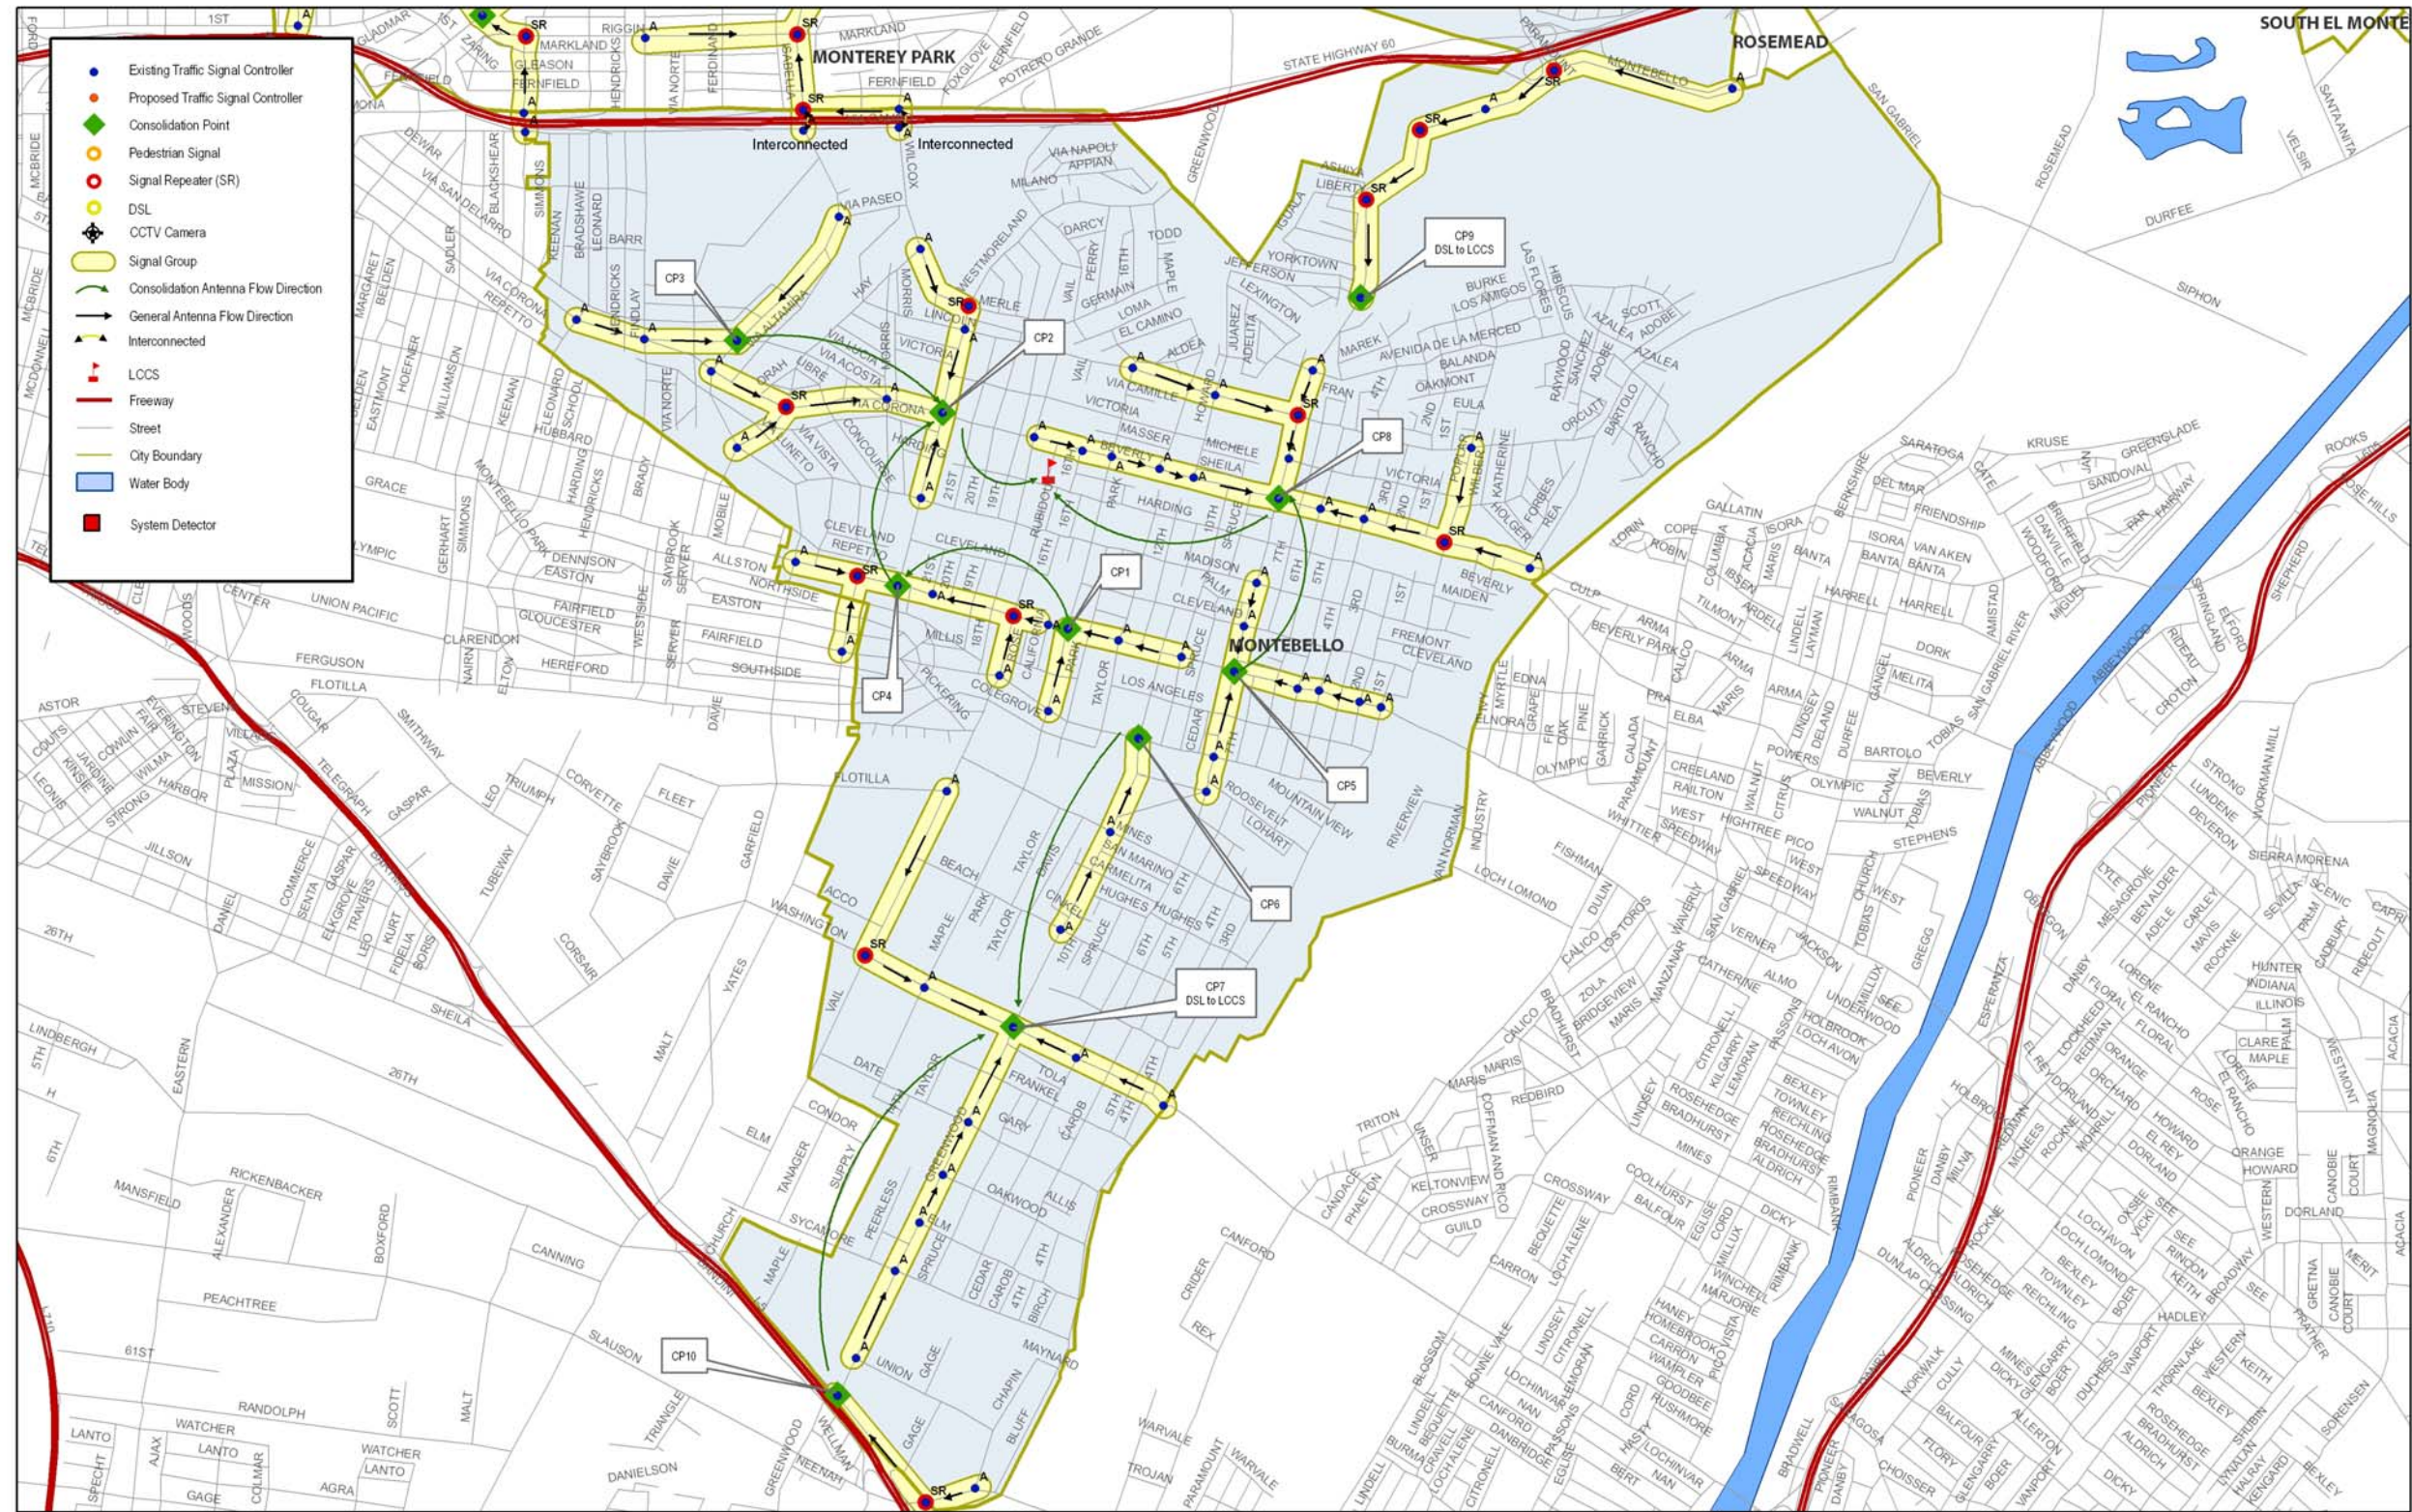

Exhibit 5.1 – City Map of Duarte

Exhibit 5.2 – City Map of La Puente

Exhibit 5.3 – City Map of San Marino

Exhibit 5.4 – City Map of South El Monte

Exhibit 5.5 – City Map of South Pasadena

Exhibit 5.6 – City Map of Temple City

Exhibit 5.7 – City Map of Azusa

Exhibit 5.8 – City Map of Baldwin Park

Exhibit 5.9 – City Map of El Monte

Exhibit 5.10 – City Map of Glendora

Exhibit 5.11 – City Map of Monrovia

Exhibit 5.12 – City Map of Montebello

Exhibit 5.13 – City Map of Monterey Park

Exhibit 5.14 – City Map of San Gabriel

Exhibit 5.15 – City Map of Alhambra

Exhibit 5.16 – City Map of Arcadia

Exhibit 5.17 – City Map of Covina

Exhibit 5.18 – City Map of Irwindale

Exhibit 5.19 – City Map of Rosemead

Exhibit 5.20 – City Map of West Covina