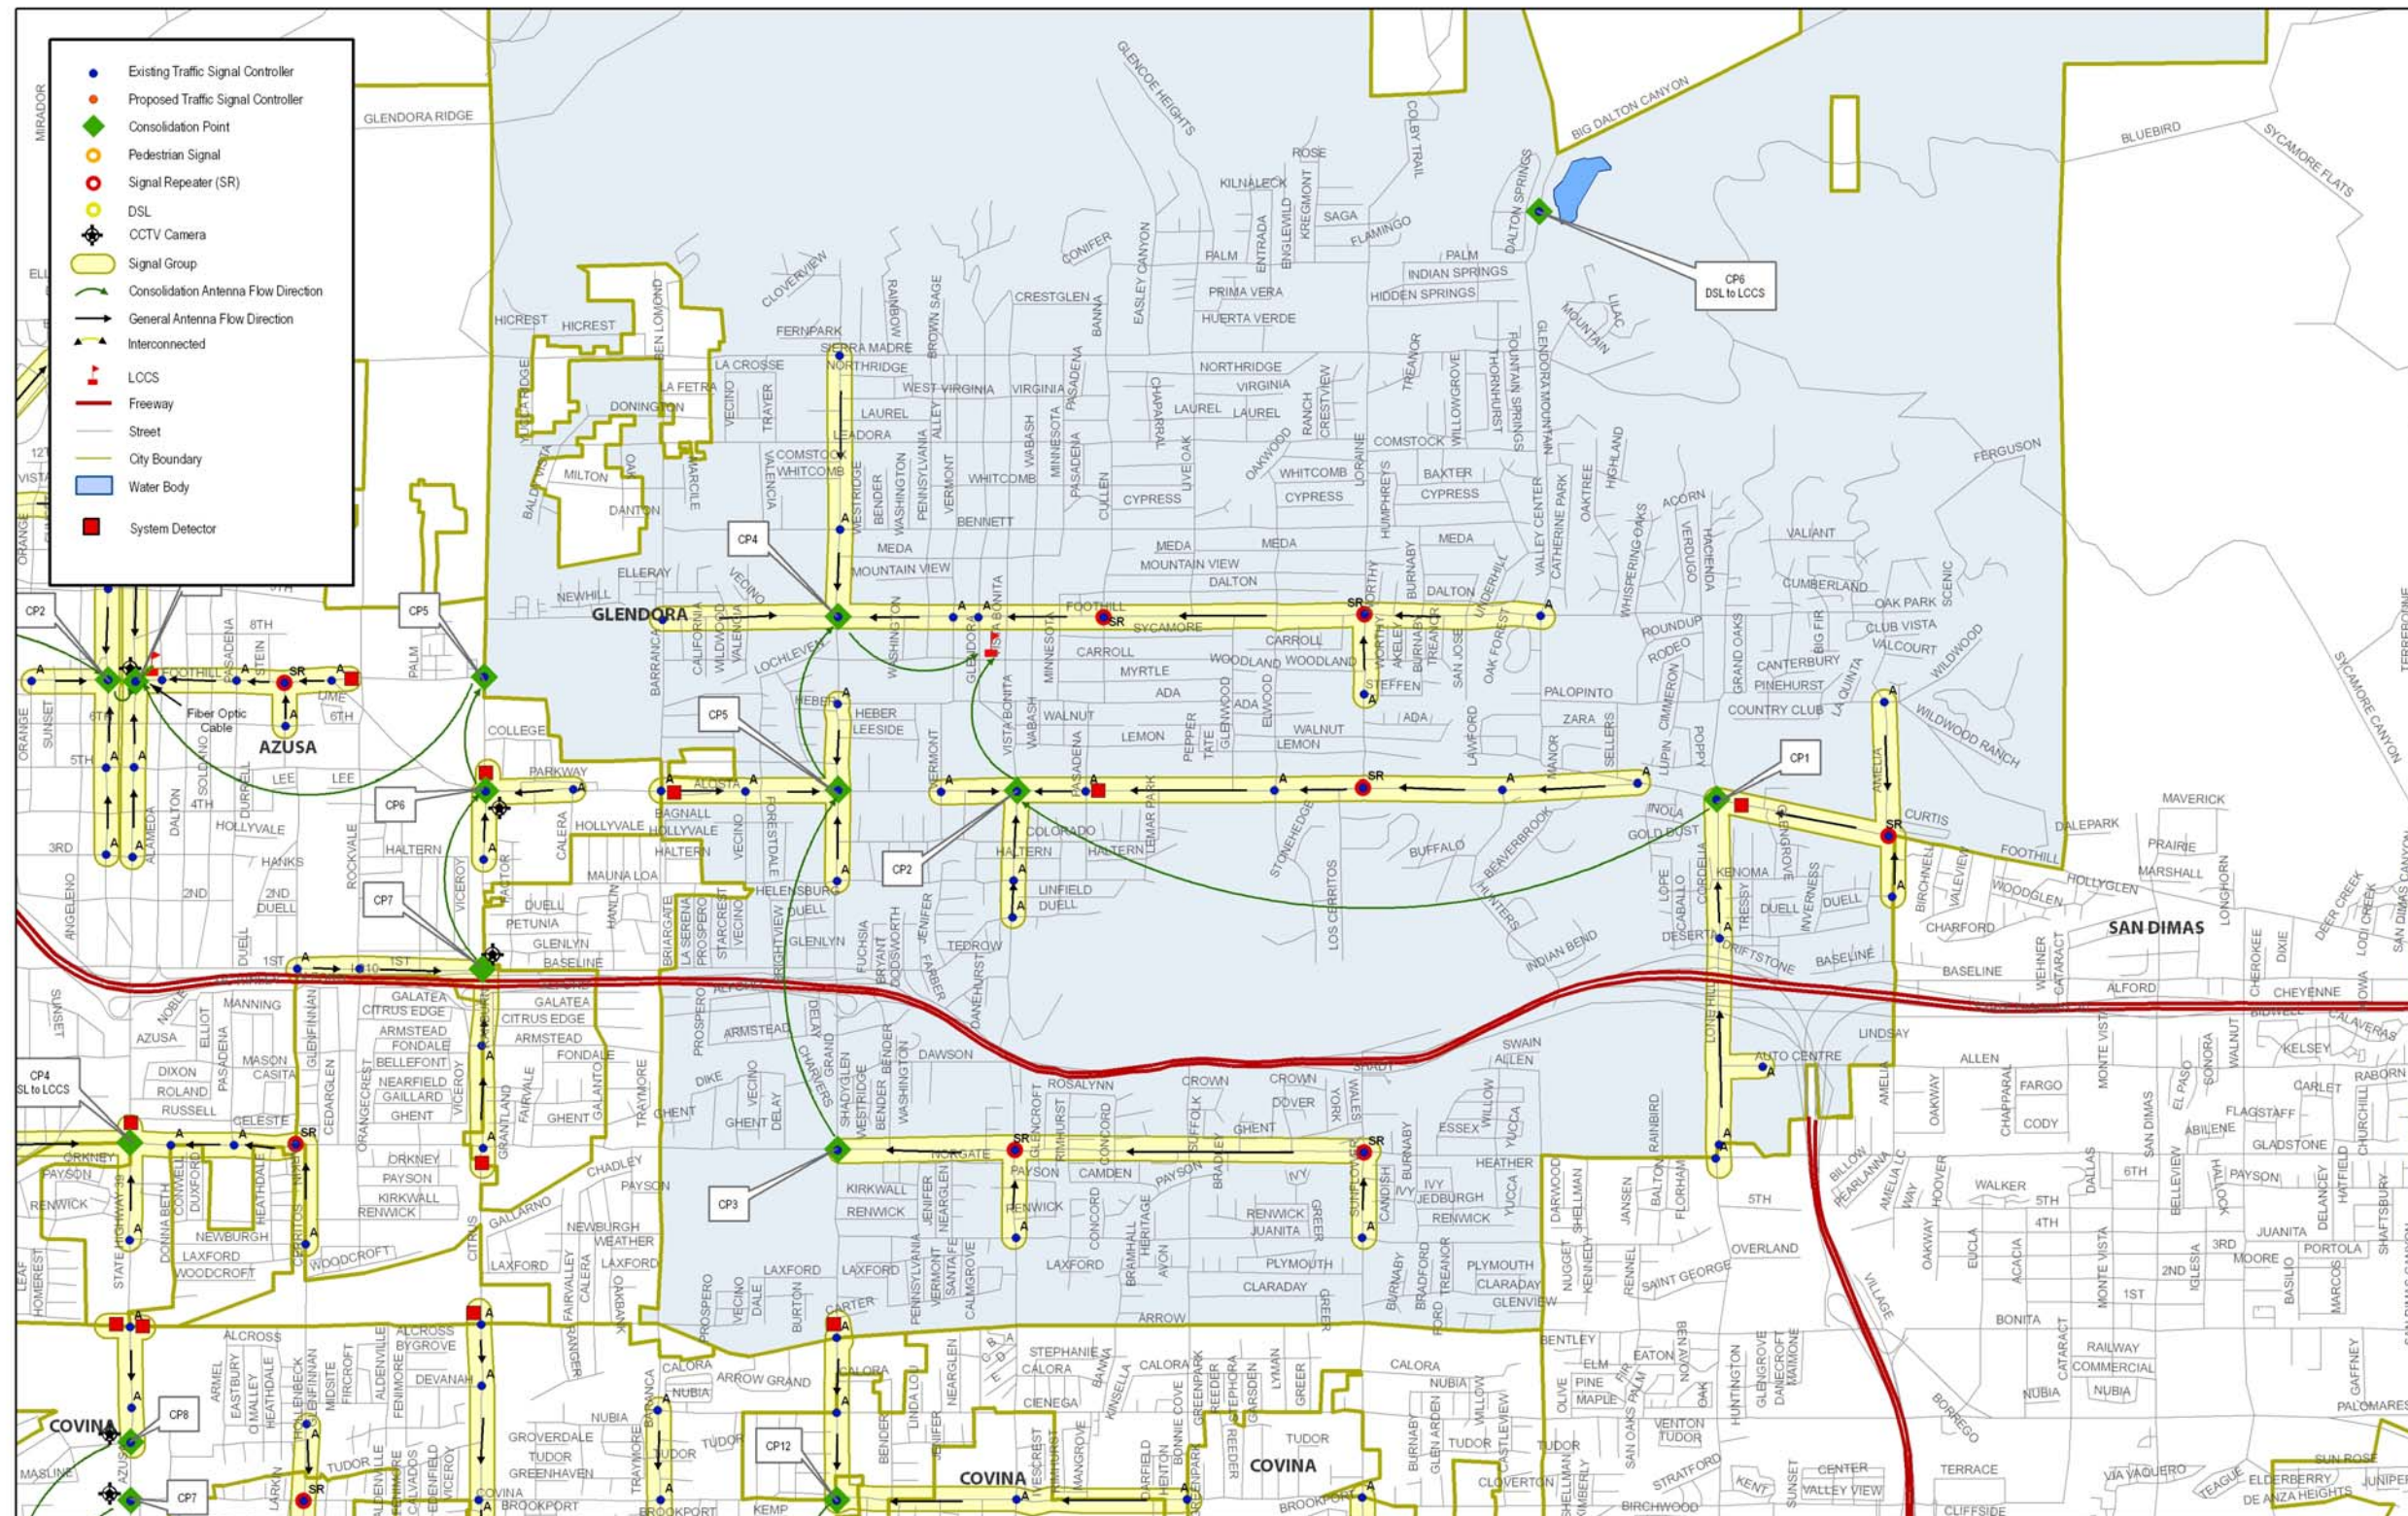

Exhibit 5.1 – City Map of Duarte

Exhibit 5.2 – City Map of La Puente

Exhibit 5.3 – City Map of San Marino

Exhibit 5.4 – City Map of South El Monte

Exhibit 5.5 – City Map of South Pasadena

Exhibit 5.6 – City Map of Temple City

Exhibit 5.7 – City Map of Azusa

Exhibit 5.8 – City Map of Baldwin Park

Exhibit 5.9 – City Map of El Monte

Exhibit 5.10 – City Map of Glendora

Exhibit 5.11 – City Map of Monrovia

Exhibit 5.12 – City Map of Montebello

Exhibit 5.13 – City Map of Monterey Park

Exhibit 5.14 – City Map of San Gabriel

Exhibit 5.15 – City Map of Alhambra

Exhibit 5.16 – City Map of Arcadia

Exhibit 5.17 – City Map of Covina

Exhibit 5.18 – City Map of Irwindale

Exhibit 5.19 – City Map of Rosemead

Exhibit 5.20 – City Map of West Covina