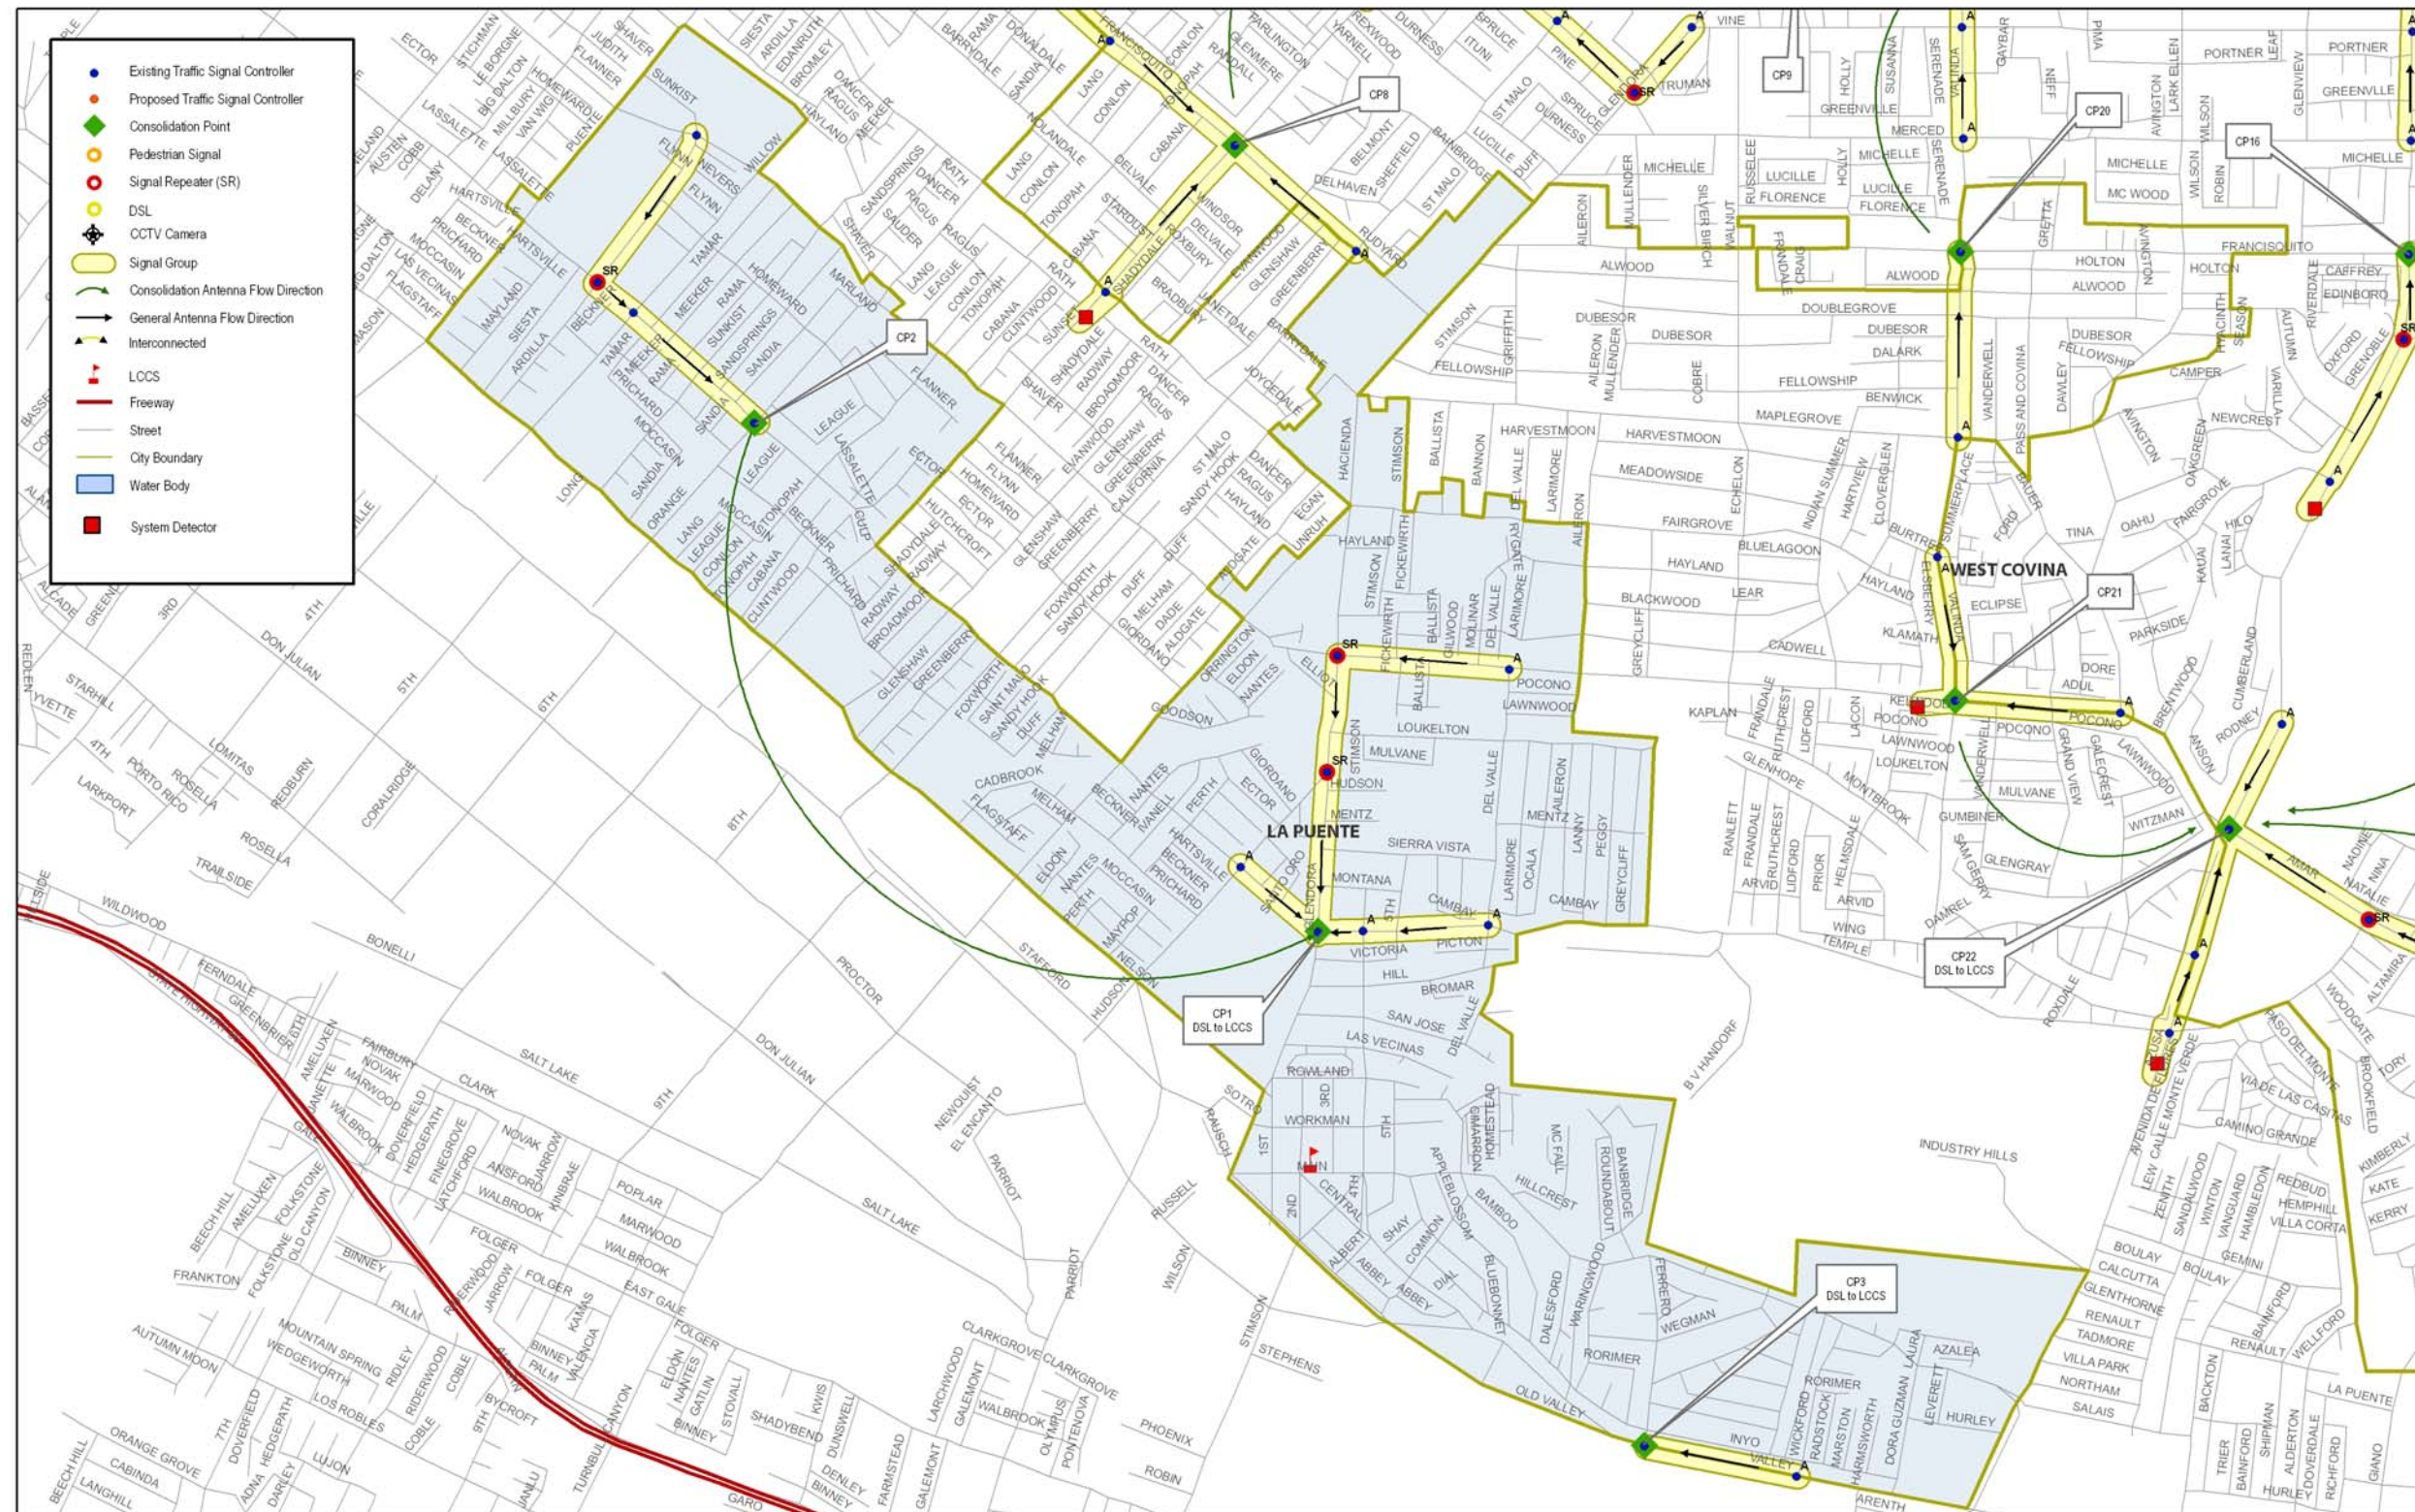

Exhibit 5.1 – City Map of Duarte

Exhibit 5.2 – City Map of La Puente

Exhibit 5.3 – City Map of San Marino

Exhibit 5.4 – City Map of South El Monte

Exhibit 5.5 – City Map of South Pasadena

Exhibit 5.6 – City Map of Temple City

Exhibit 5.7 – City Map of Azusa

Exhibit 5.8 – City Map of Baldwin Park

Exhibit 5.9 – City Map of El Monte

Exhibit 5.10 – City Map of Glendora

Exhibit 5.11 – City Map of Monrovia

Exhibit 5.12 – City Map of Montebello

Exhibit 5.13 – City Map of Monterey Park

Exhibit 5.14 – City Map of San Gabriel

Exhibit 5.15 – City Map of Alhambra

Exhibit 5.16 – City Map of Arcadia

Exhibit 5.17 – City Map of Covina

Exhibit 5.18 – City Map of Irwindale

Exhibit 5.19 – City Map of Rosemead

Exhibit 5.20 – City Map of West Covina