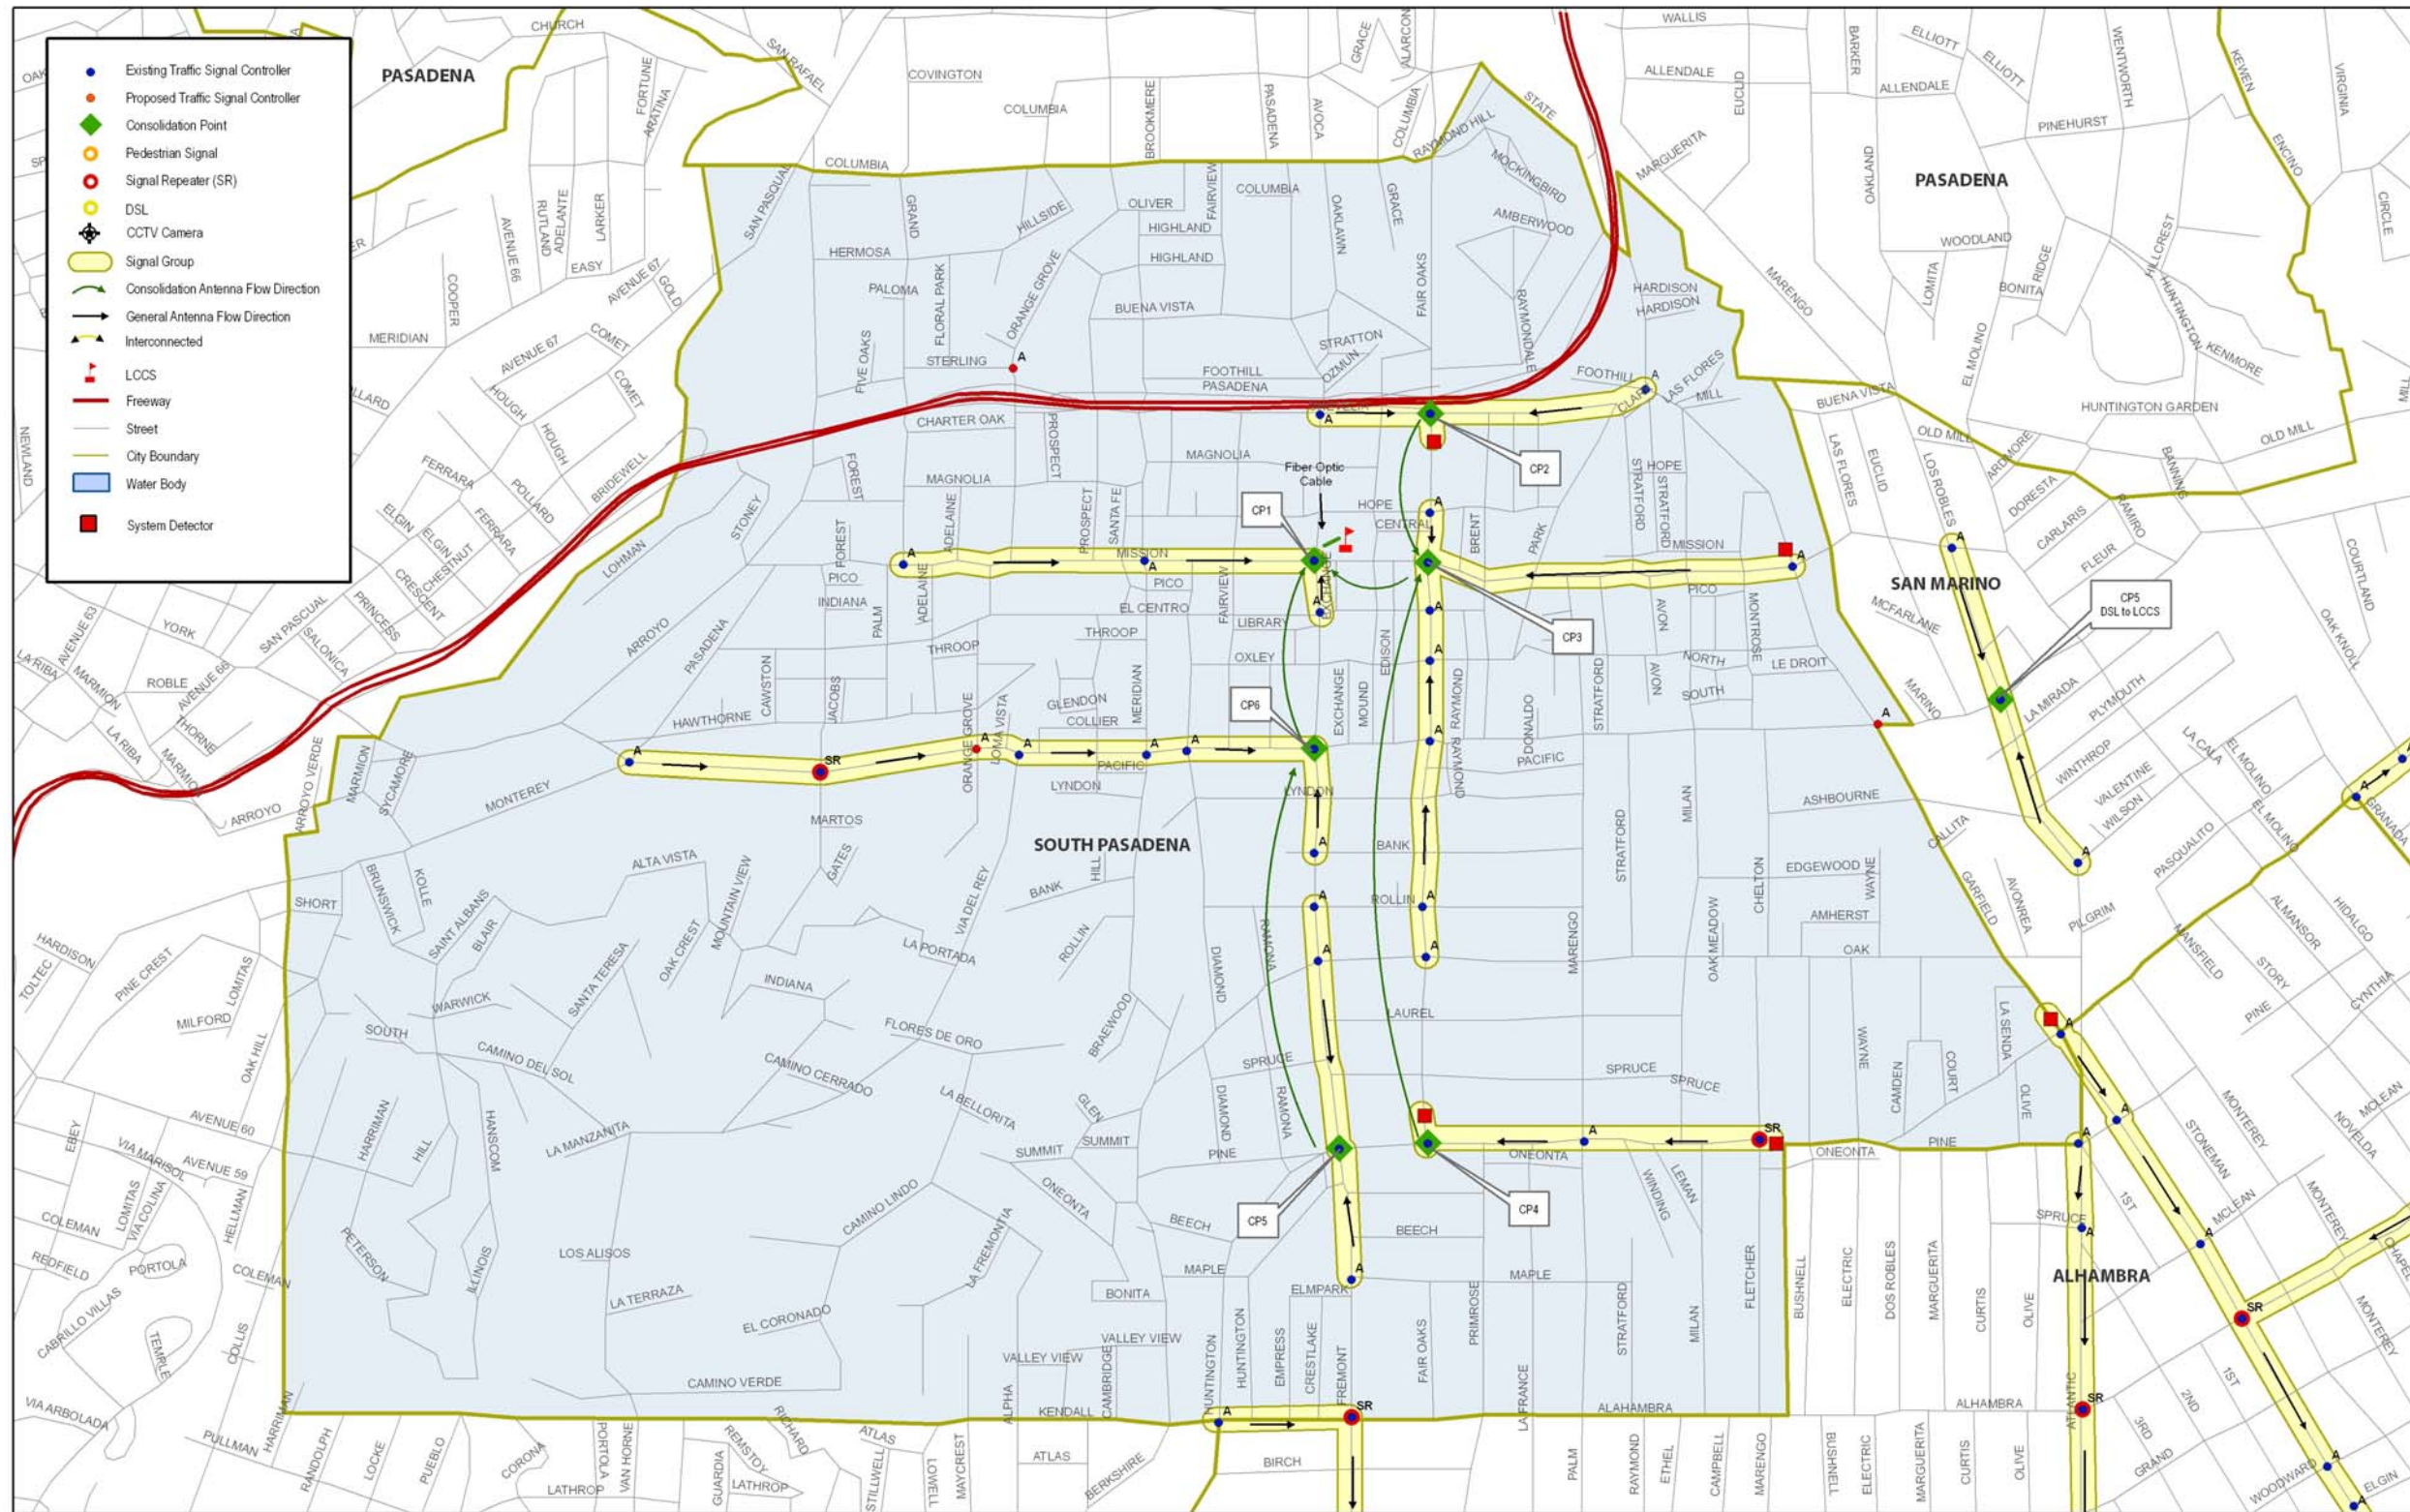

Exhibit 5.1 – City Map of Duarte

Exhibit 5.2 – City Map of La Puente

Exhibit 5.3 – City Map of San Marino

Exhibit 5.4 – City Map of South El Monte

Exhibit 5.5 – City Map of South Pasadena

Exhibit 5.6 – City Map of Temple City

Exhibit 5.7 – City Map of Azusa

Exhibit 5.8 – City Map of Baldwin Park

Exhibit 5.9 – City Map of El Monte

Exhibit 5.10 – City Map of Glendora

Exhibit 5.11 – City Map of Monrovia

Exhibit 5.12 – City Map of Montebello

Exhibit 5.13 – City Map of Monterey Park

Exhibit 5.14 – City Map of San Gabriel

Exhibit 5.15 – City Map of Alhambra

Exhibit 5.16 – City Map of Arcadia

Exhibit 5.17 – City Map of Covina

Exhibit 5.18 – City Map of Irwindale

Exhibit 5.19 – City Map of Rosemead

Exhibit 5.20 – City Map of West Covina