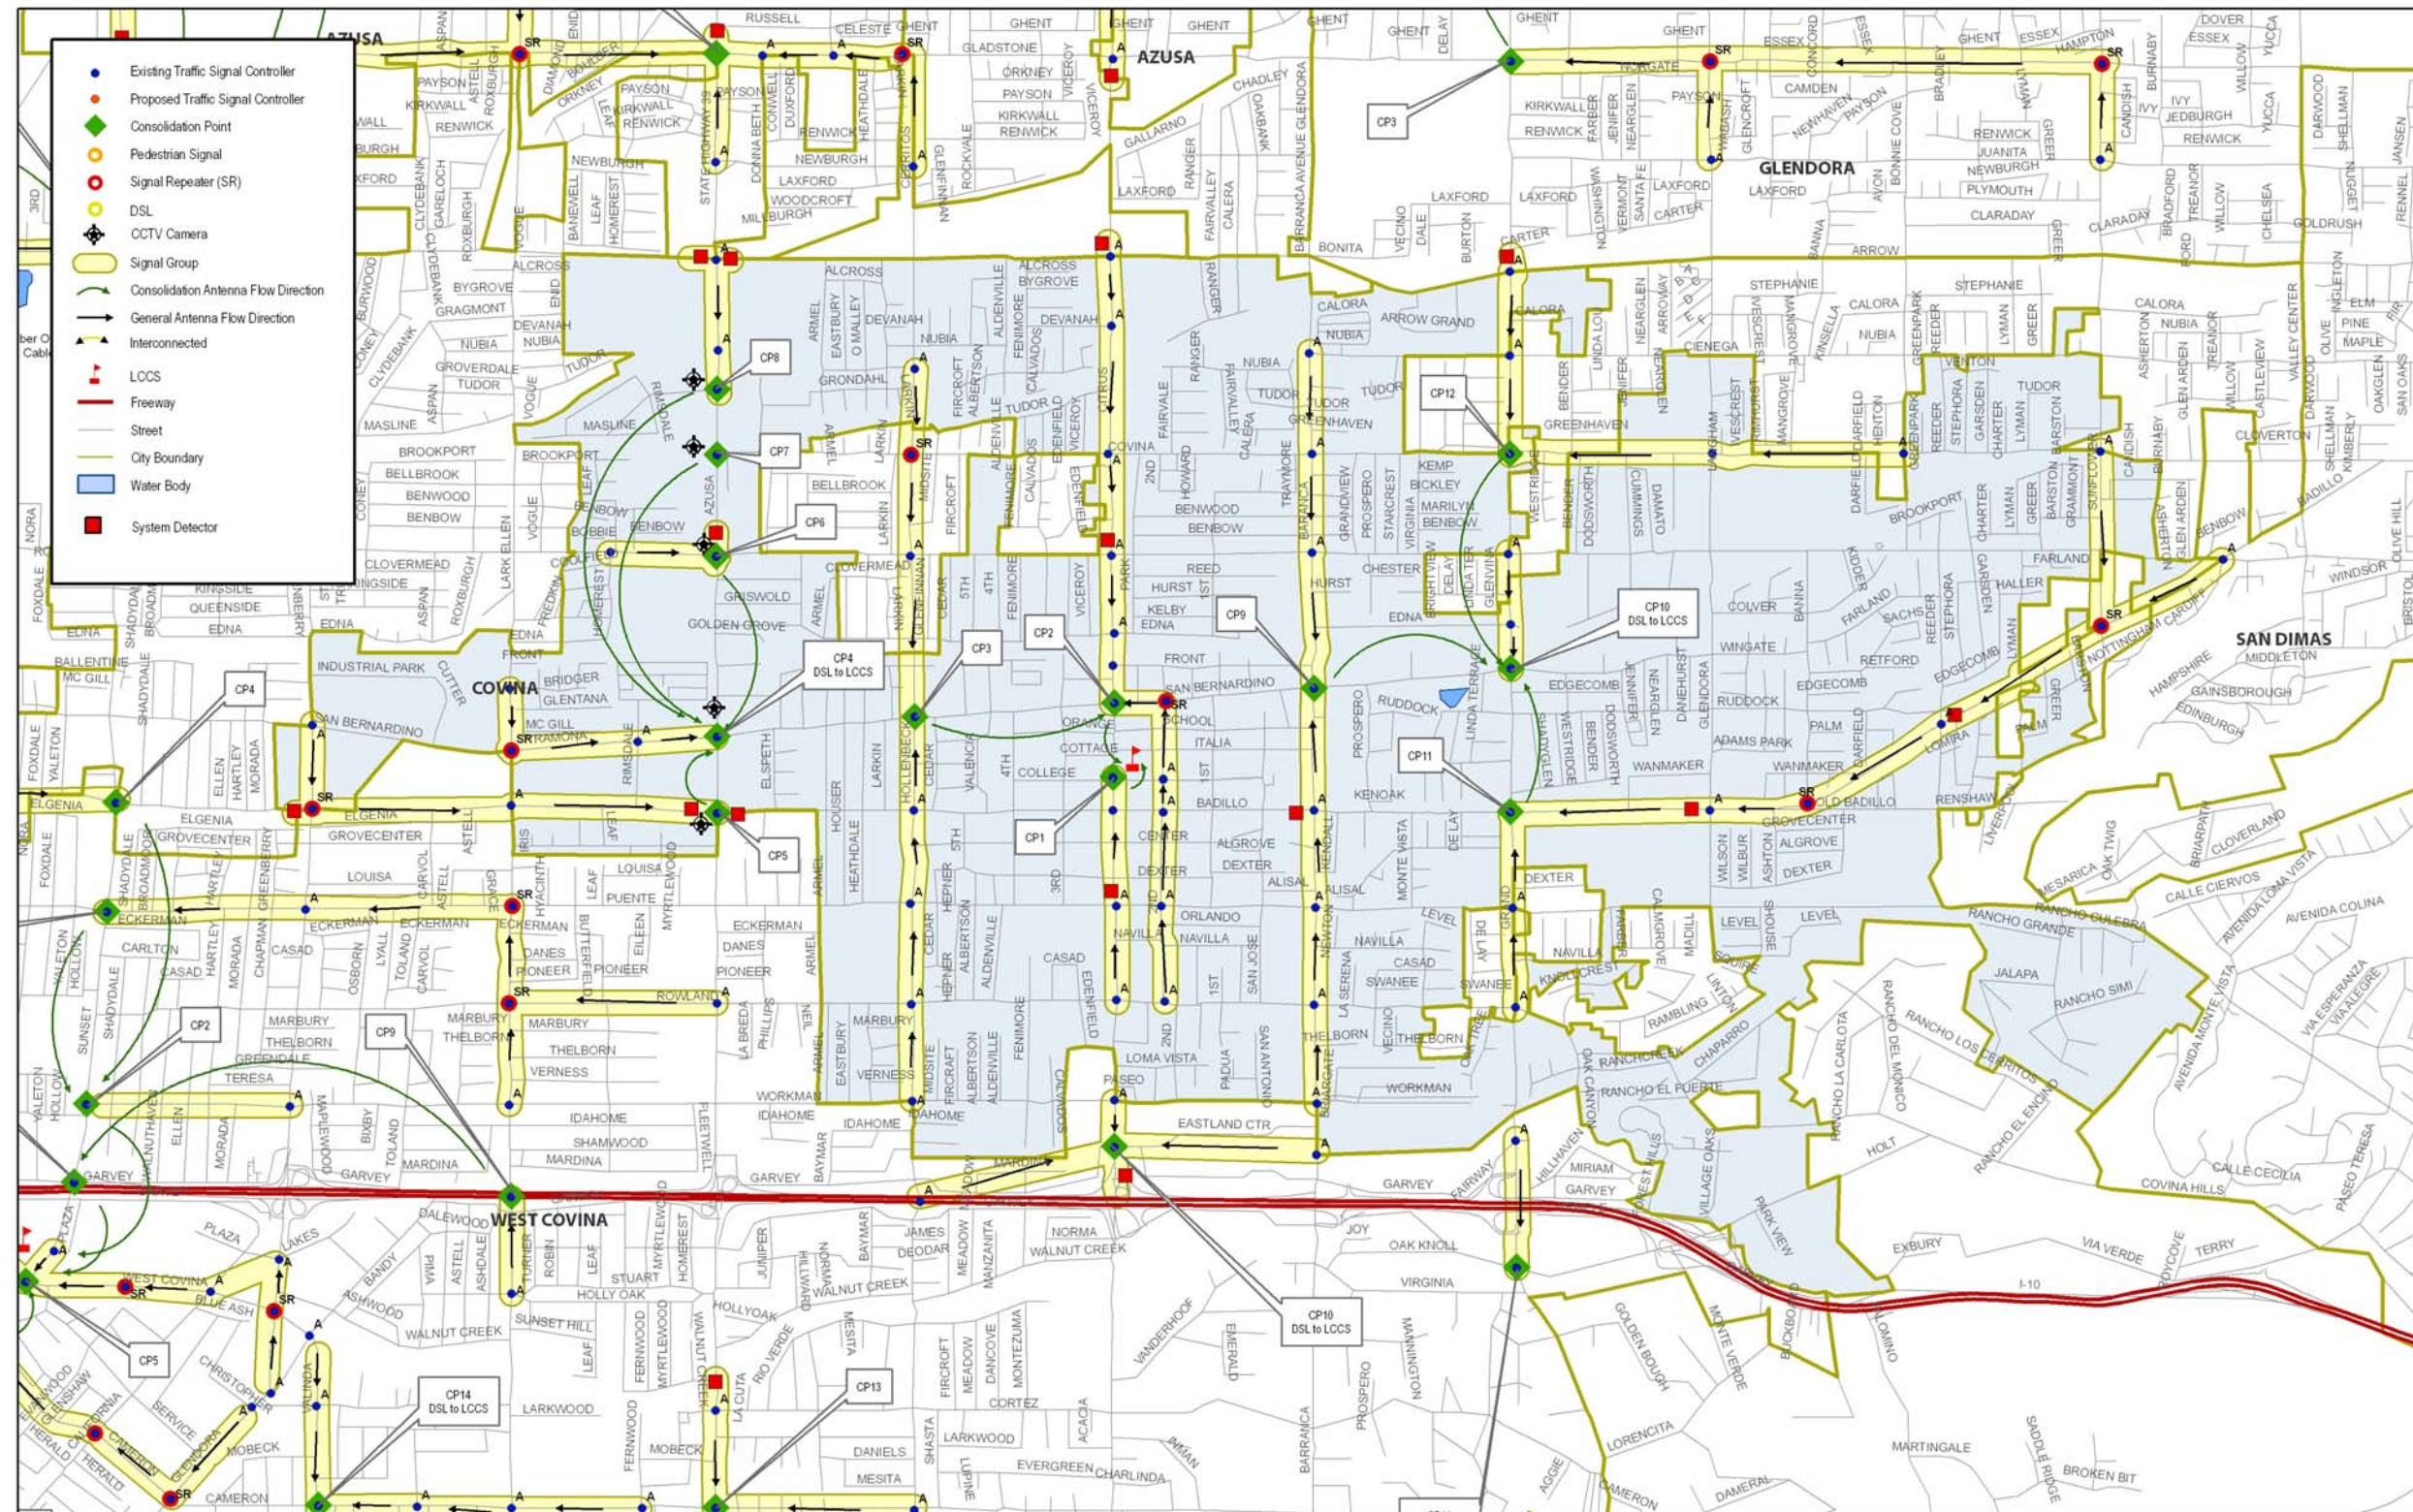

Exhibit 5.1 – City Map of Duarte

Exhibit 5.2 – City Map of La Puente

Exhibit 5.3 – City Map of San Marino

Exhibit 5.4 – City Map of South El Monte

Exhibit 5.5 – City Map of South Pasadena

Exhibit 5.6 – City Map of Temple City

Exhibit 5.7 – City Map of Azusa

Exhibit 5.8 – City Map of Baldwin Park

Exhibit 5.9 – City Map of El Monte

Exhibit 5.10 – City Map of Glendora

Exhibit 5.11 – City Map of Monrovia

Exhibit 5.12 – City Map of Montebello

Exhibit 5.13 – City Map of Monterey Park

Exhibit 5.14 – City Map of San Gabriel

Exhibit 5.15 – City Map of Alhambra

Exhibit 5.16 – City Map of Arcadia

Exhibit 5.17 – City Map of Covina

Exhibit 5.18 – City Map of Irwindale

Exhibit 5.19 – City Map of Rosemead

Exhibit 5.20 – City Map of West Covina