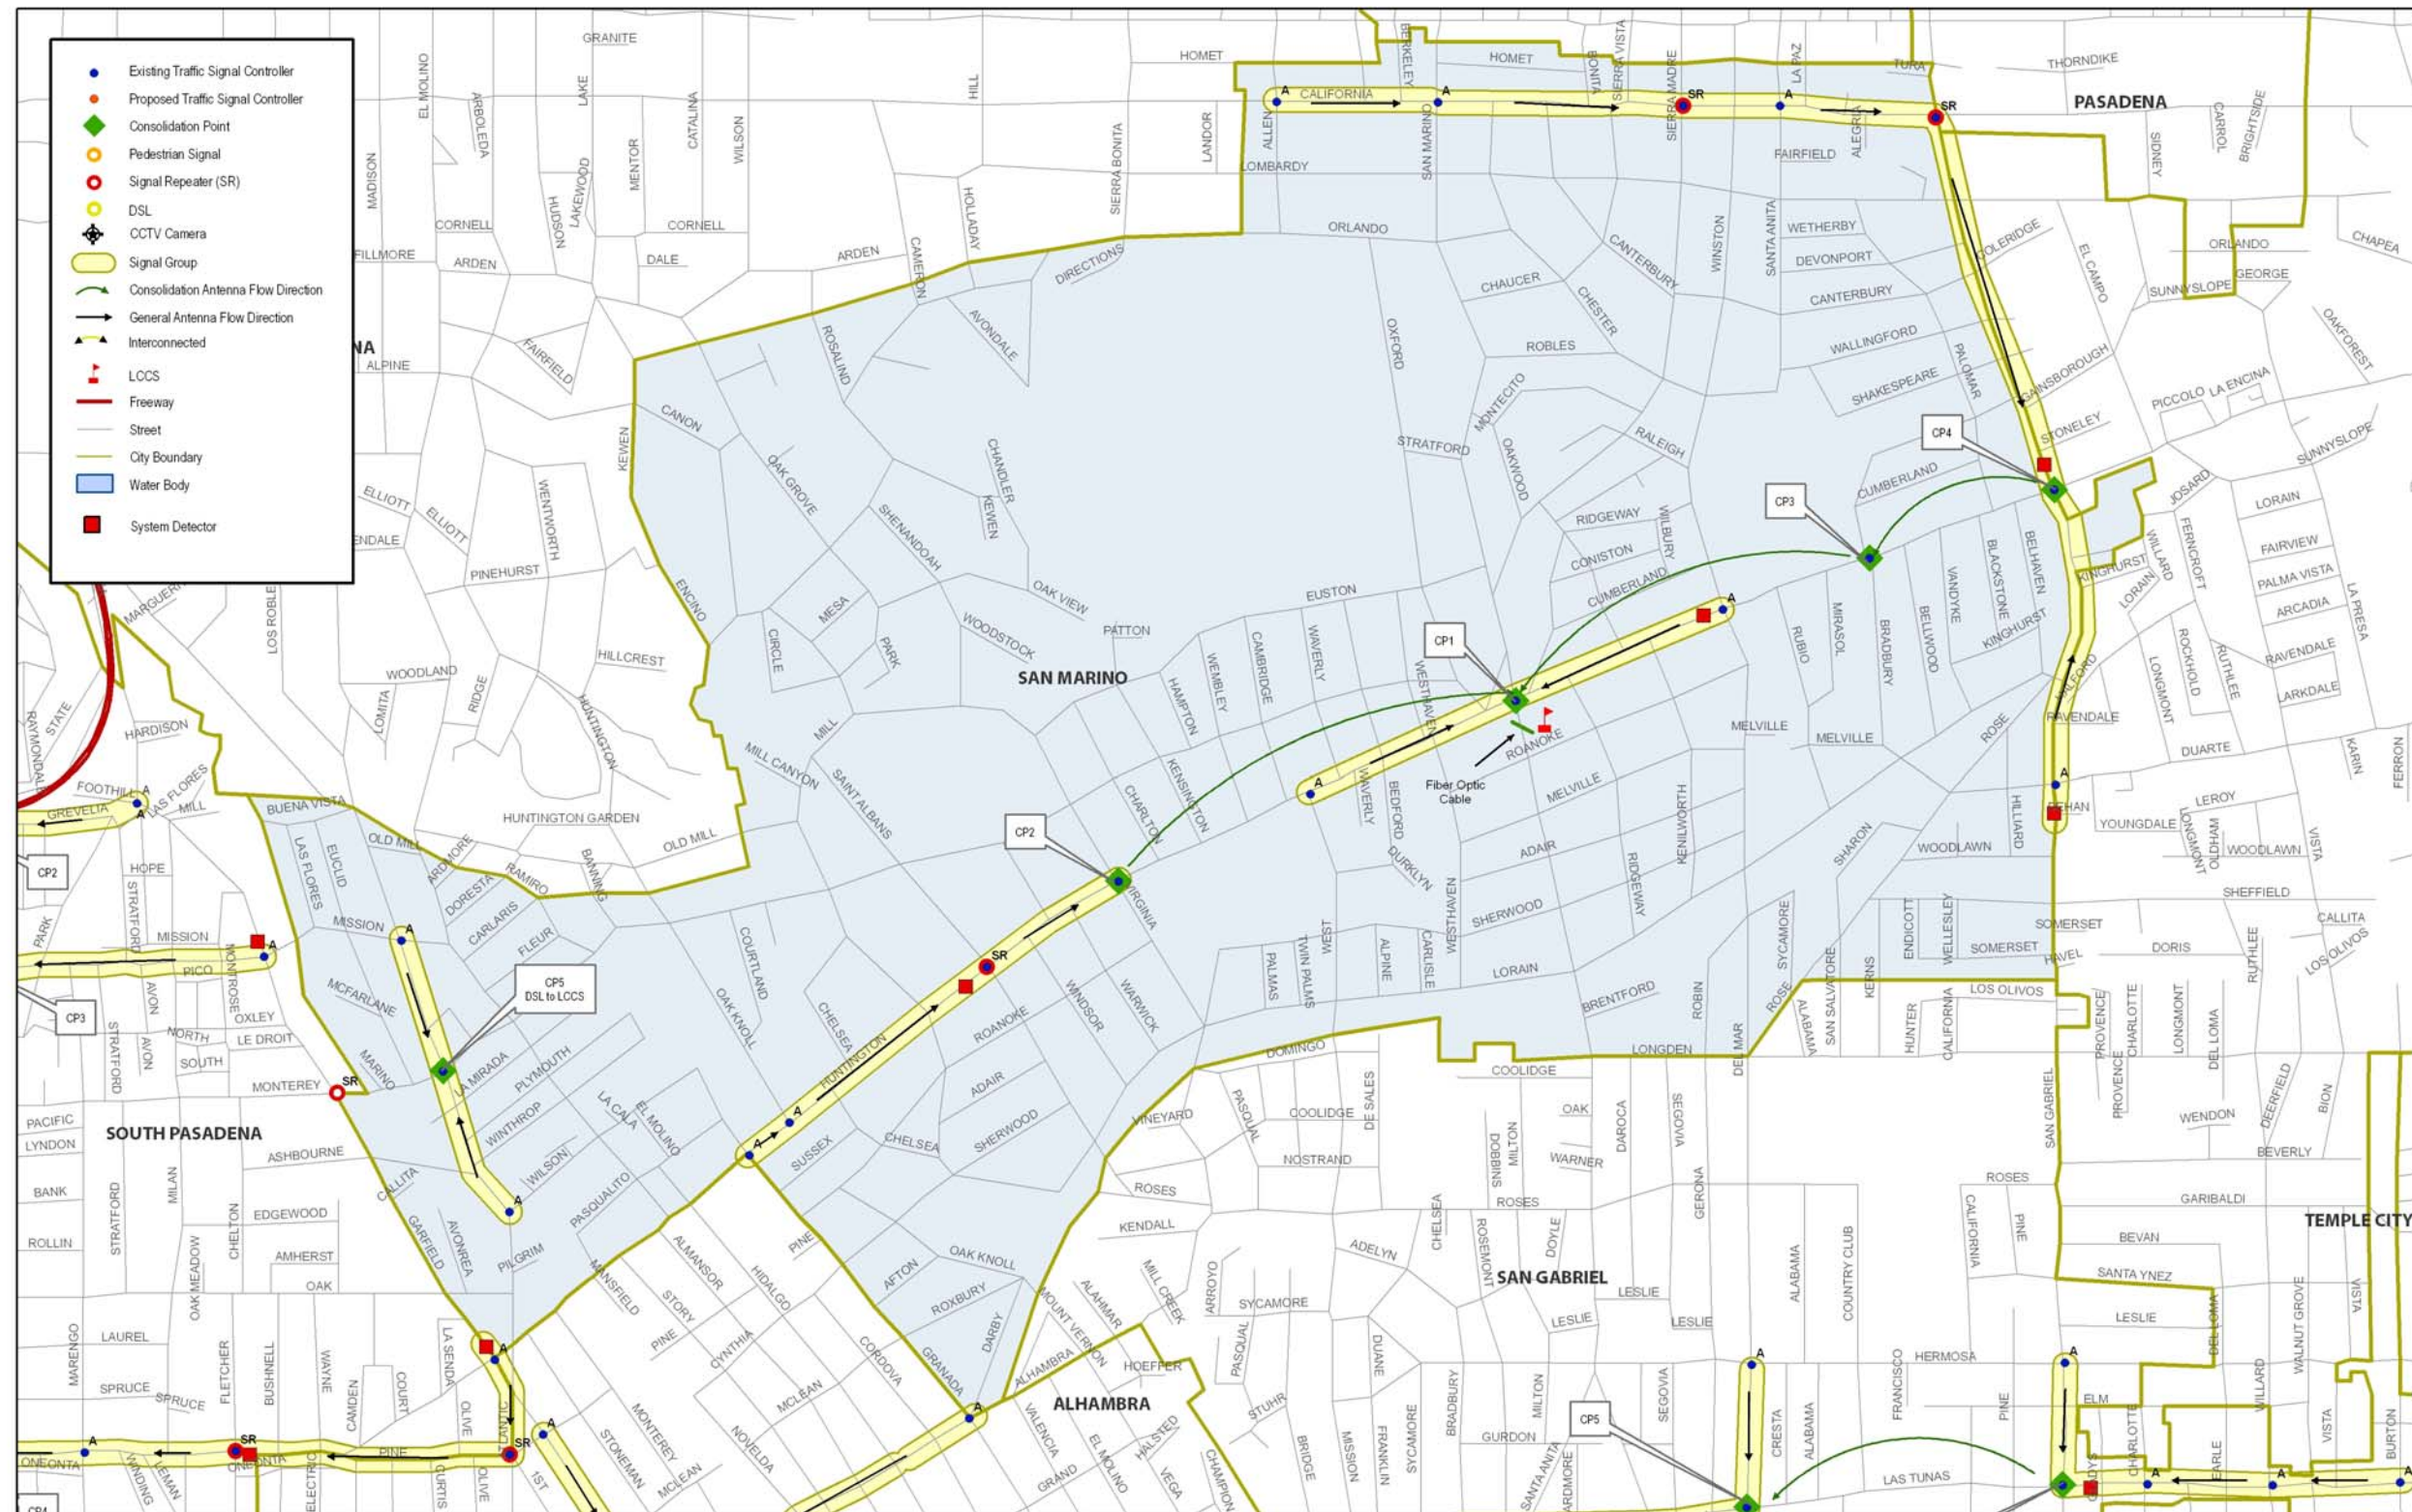

Exhibit 5.1 – City Map of Duarte

Exhibit 5.2 – City Map of La Puente

Exhibit 5.3 – City Map of San Marino

Exhibit 5.4 – City Map of South El Monte

Exhibit 5.5 – City Map of South Pasadena

Exhibit 5.6 – City Map of Temple City

Exhibit 5.7 – City Map of Azusa

Exhibit 5.8 – City Map of Baldwin Park

Exhibit 5.9 – City Map of El Monte

Exhibit 5.10 – City Map of Glendora

Exhibit 5.11 – City Map of Monrovia

Exhibit 5.12 – City Map of Montebello

Exhibit 5.13 – City Map of Monterey Park

Exhibit 5.14 – City Map of San Gabriel

Exhibit 5.15 – City Map of Alhambra

Exhibit 5.16 – City Map of Arcadia

Exhibit 5.17 – City Map of Covina

Exhibit 5.18 – City Map of Irwindale

Exhibit 5.19 – City Map of Rosemead

Exhibit 5.20 – City Map of West Covina