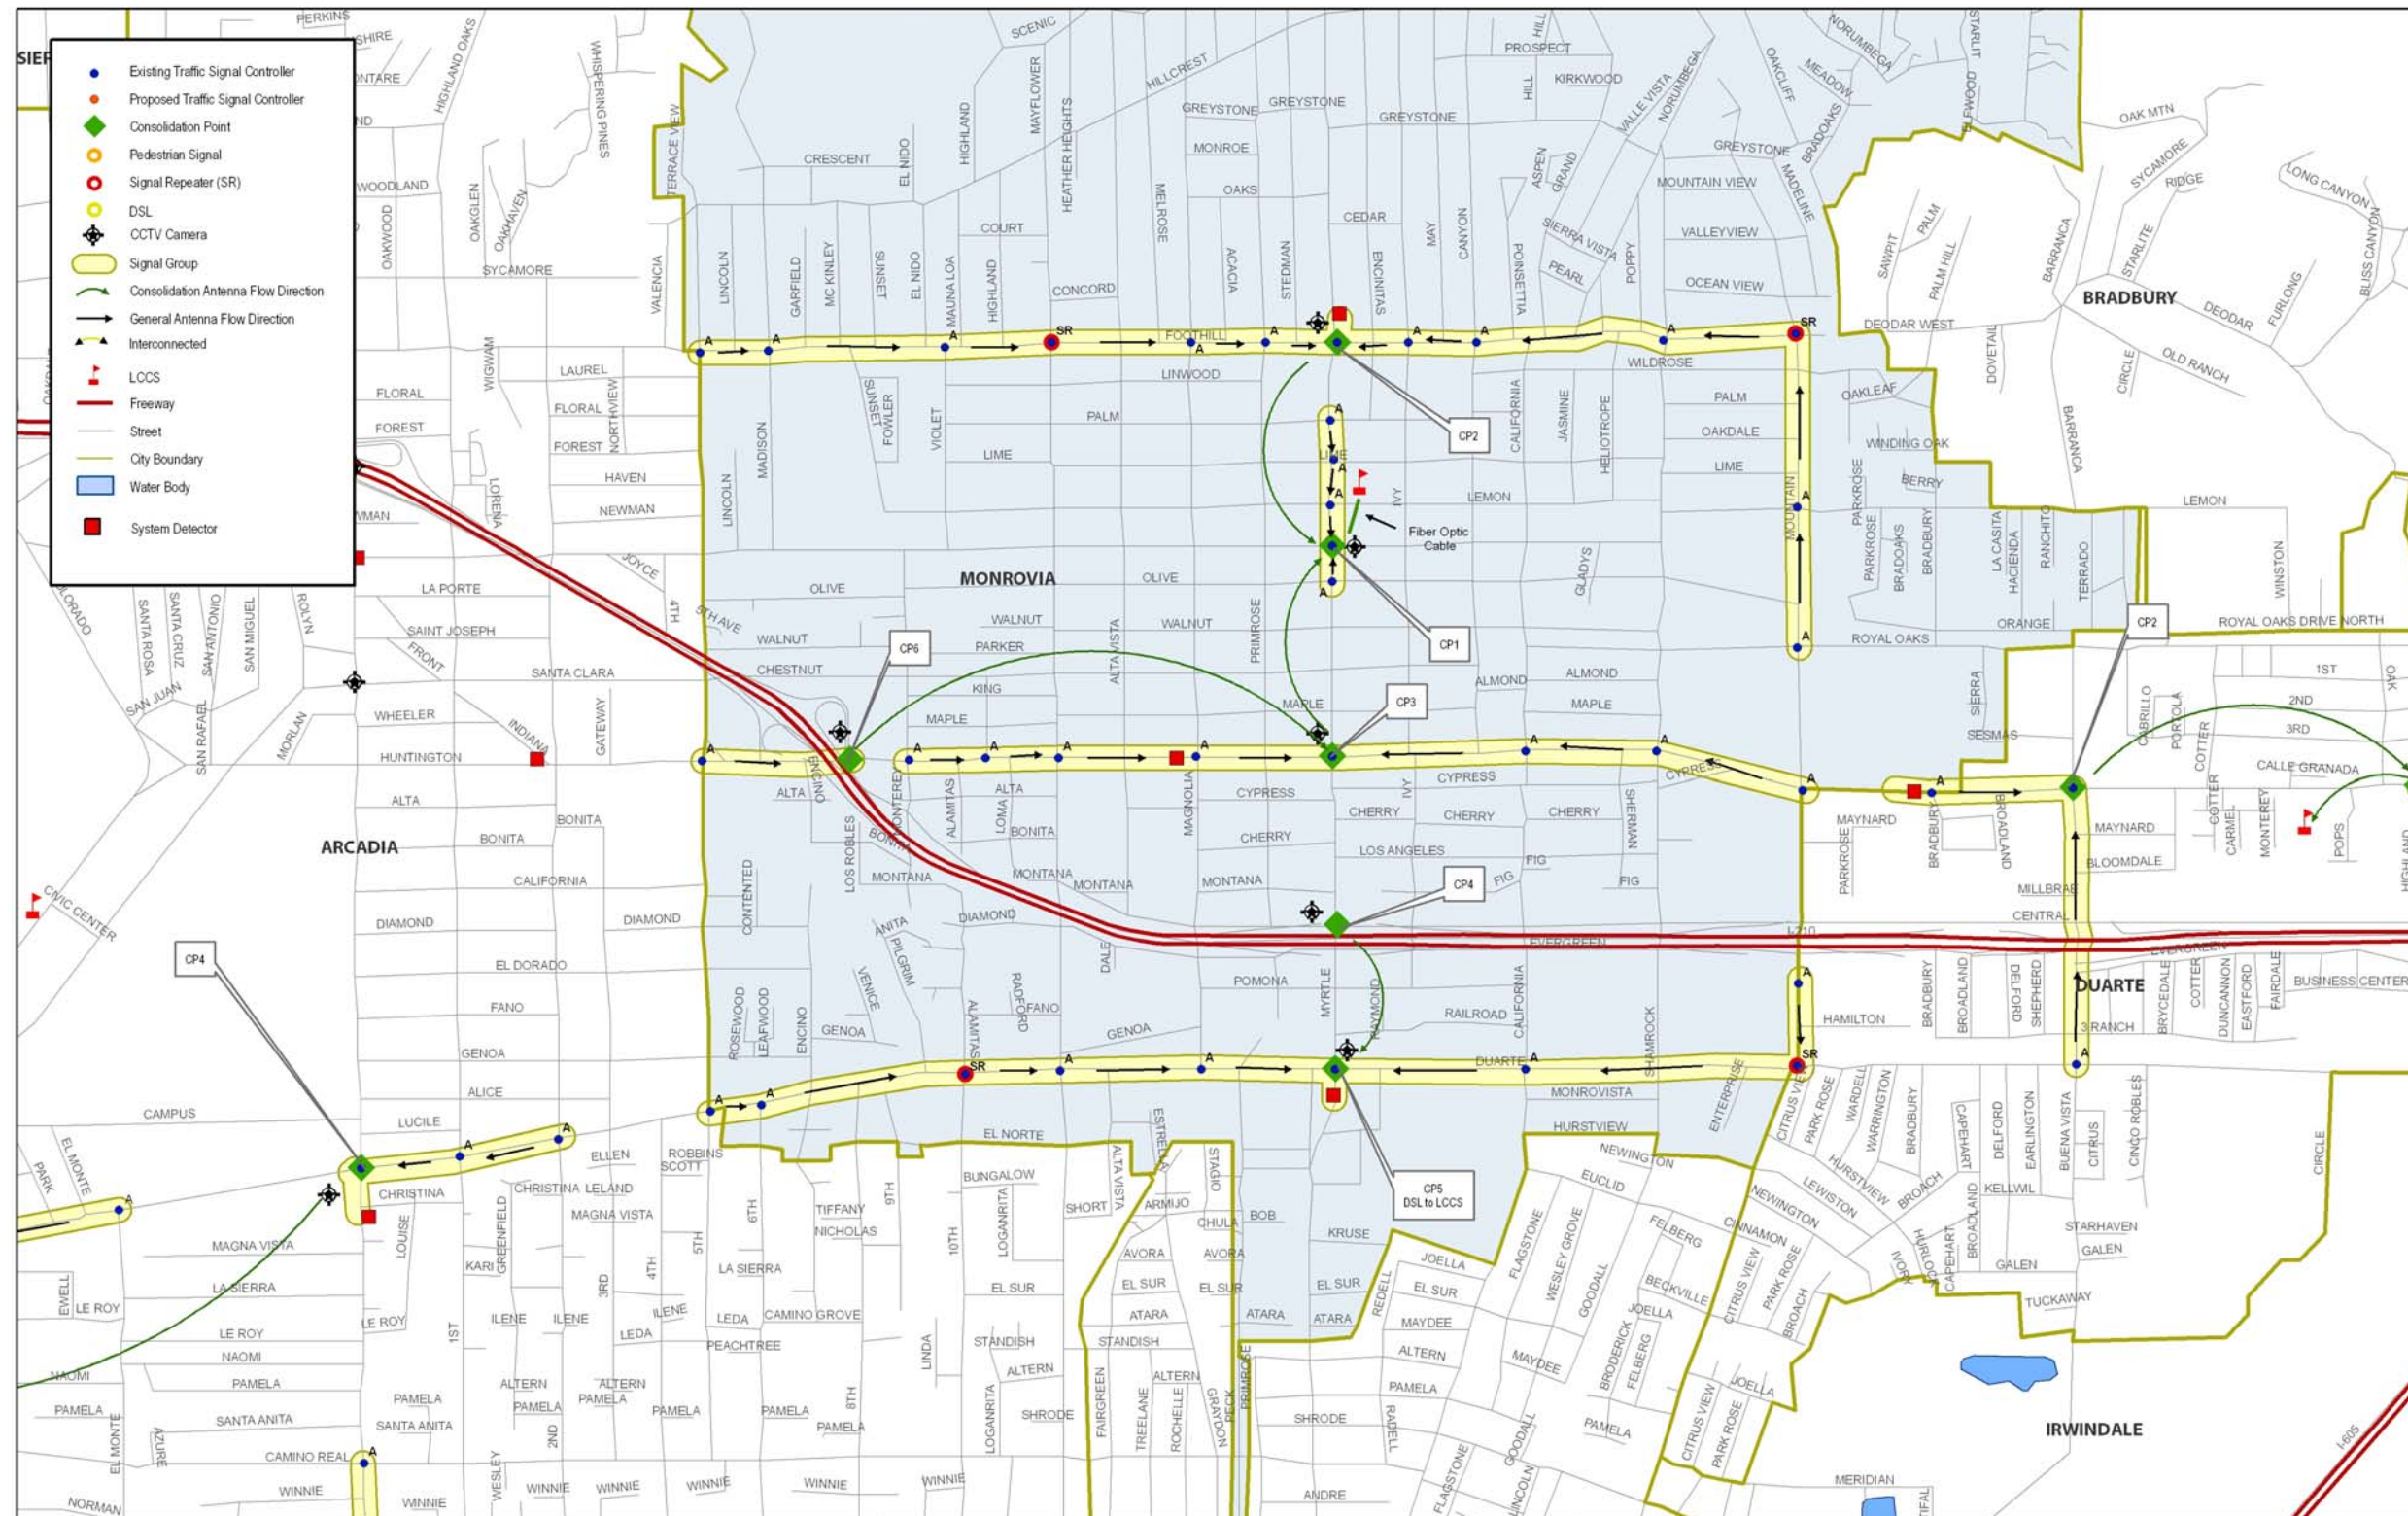

Exhibit 5.1 – City Map of Duarte

Exhibit 5.2 – City Map of La Puente

Exhibit 5.3 – City Map of San Marino

Exhibit 5.4 – City Map of South El Monte

Exhibit 5.5 – City Map of South Pasadena

Exhibit 5.6 – City Map of Temple City

Exhibit 5.7 – City Map of Azusa

Exhibit 5.8 – City Map of Baldwin Park

Exhibit 5.9 – City Map of El Monte

Exhibit 5.10 – City Map of Glendora

Exhibit 5.11 – City Map of Monrovia

Exhibit 5.12 – City Map of Montebello

Exhibit 5.13 – City Map of Monterey Park

Exhibit 5.14 – City Map of San Gabriel

Exhibit 5.15 – City Map of Alhambra

Exhibit 5.16 – City Map of Arcadia

Exhibit 5.17 – City Map of Covina

Exhibit 5.18 – City Map of Irwindale

Exhibit 5.19 – City Map of Rosemead

Exhibit 5.20 – City Map of West Covina