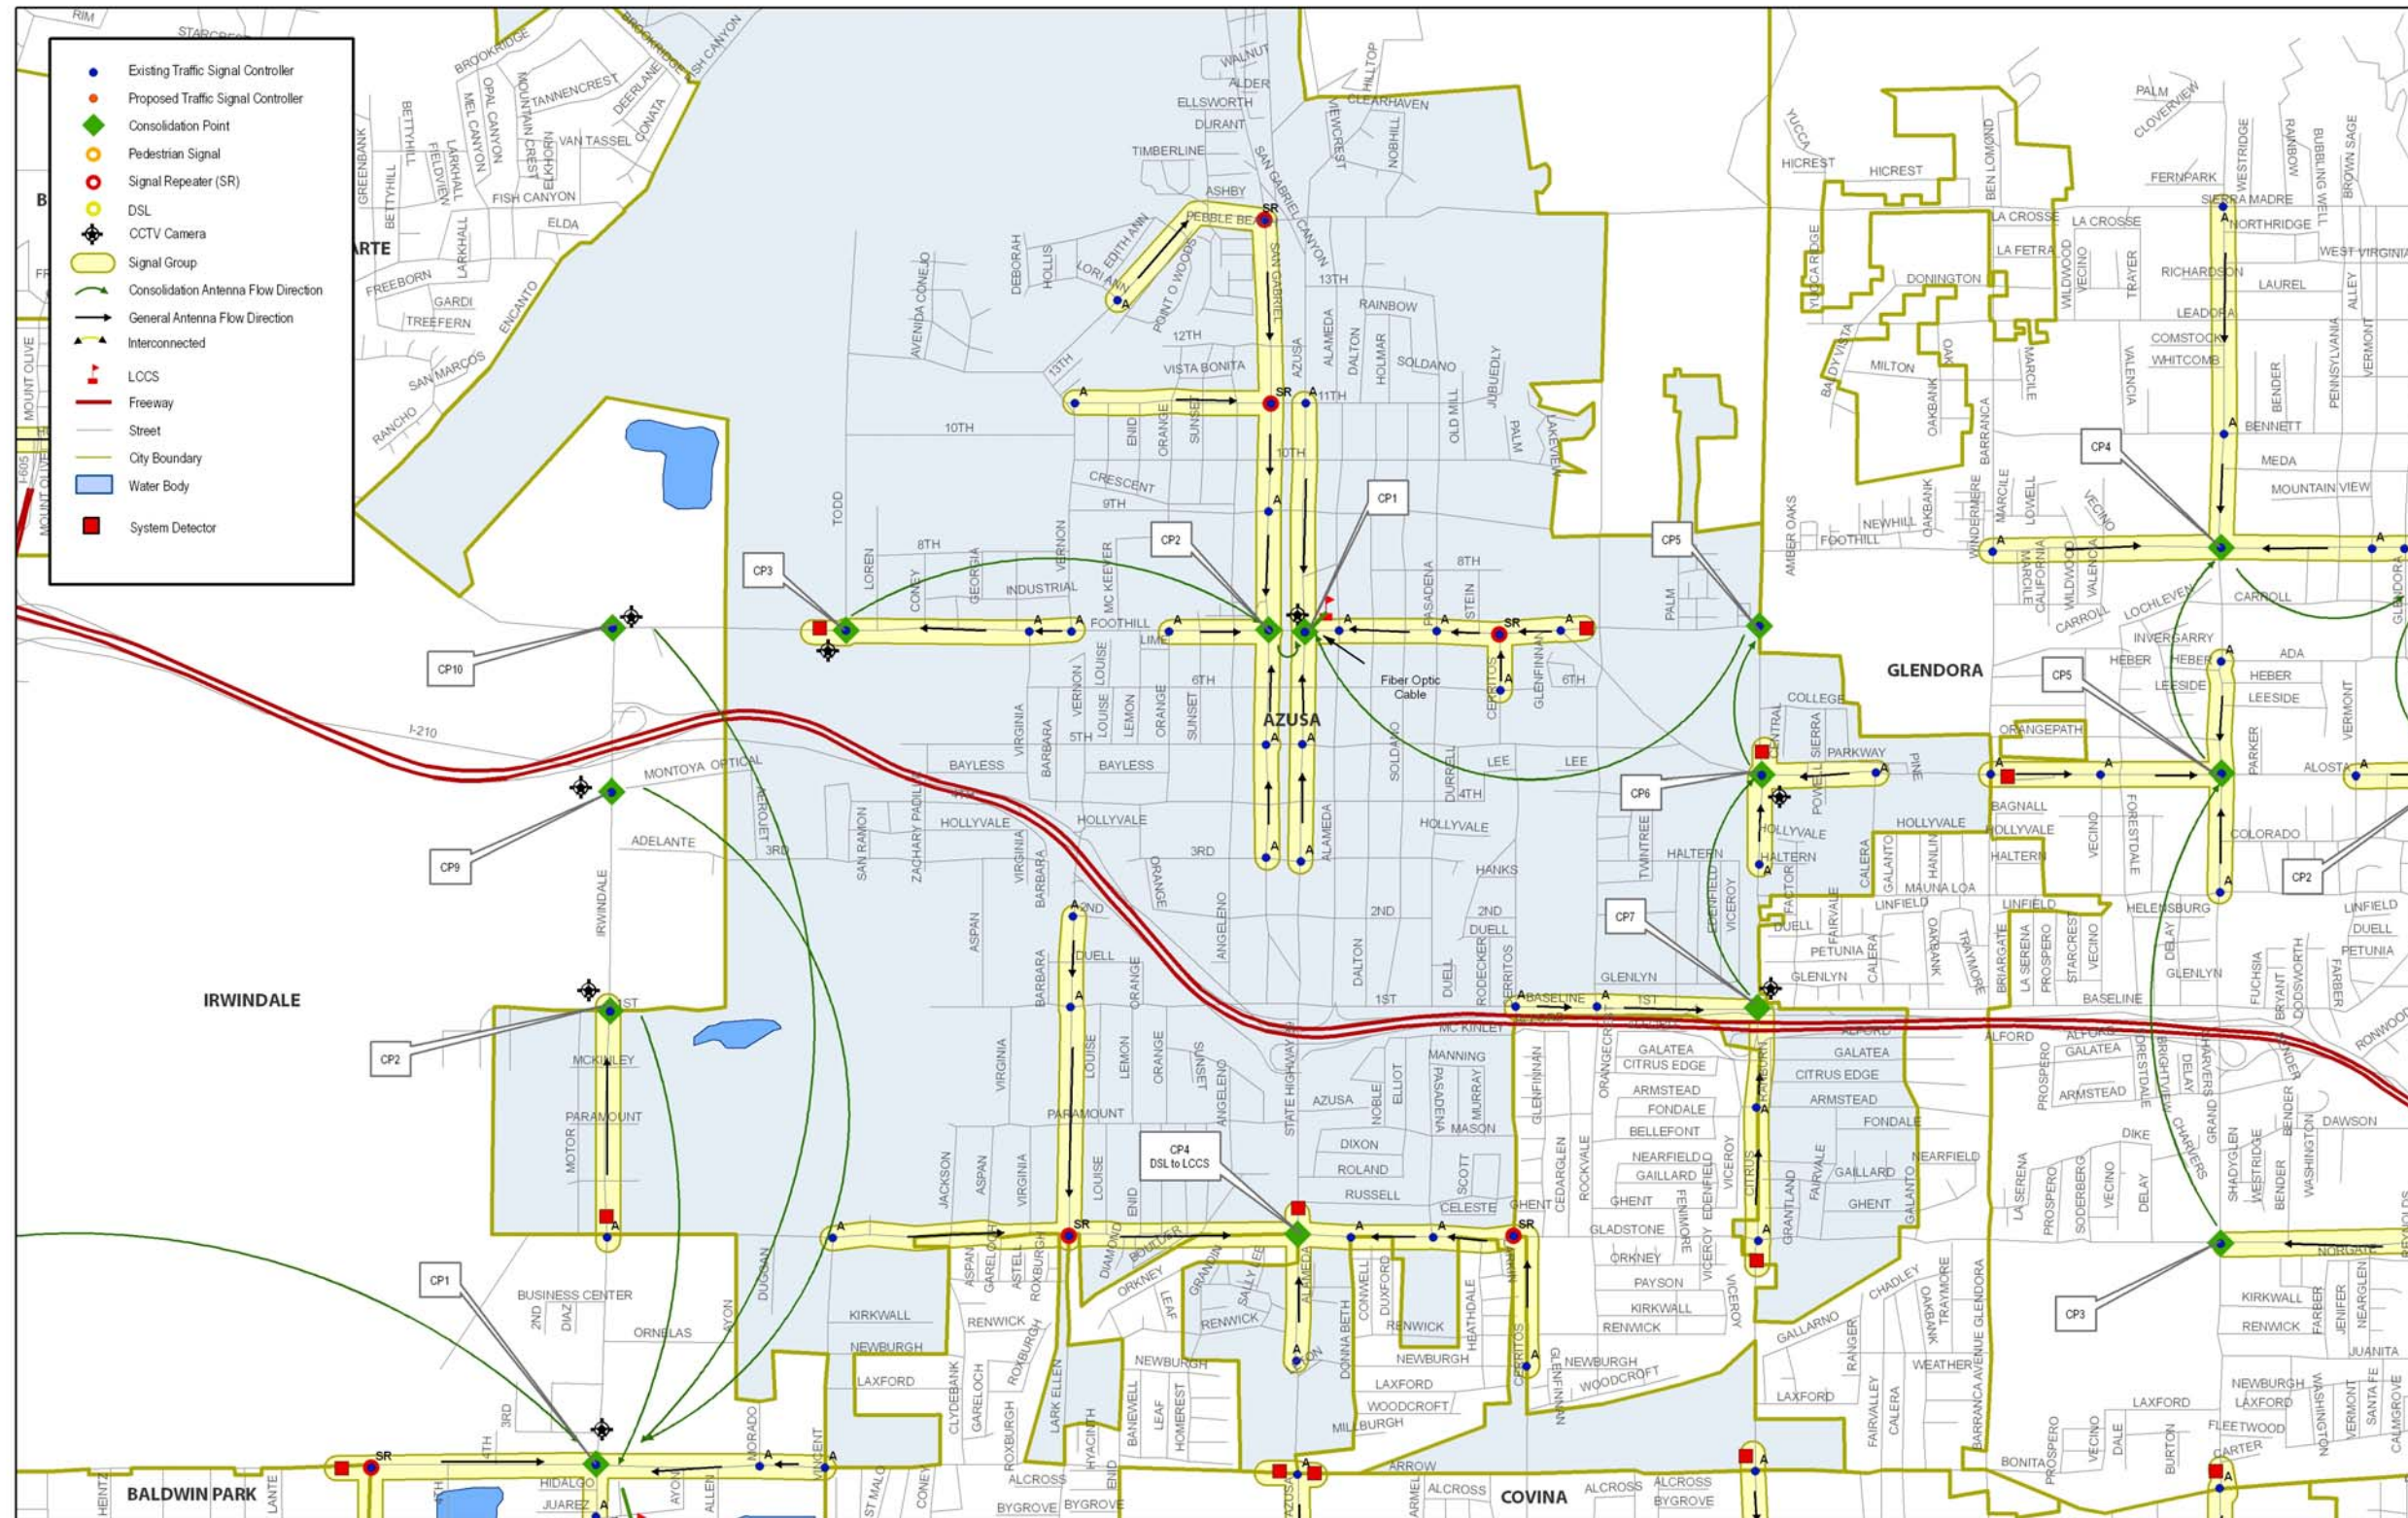

Exhibit 5.1 – City Map of Duarte

Exhibit 5.2 – City Map of La Puente

Exhibit 5.3 – City Map of San Marino

Exhibit 5.4 – City Map of South El Monte

Exhibit 5.5 – City Map of South Pasadena

Exhibit 5.6 – City Map of Temple City

Exhibit 5.7 – City Map of Azusa

Exhibit 5.8 – City Map of Baldwin Park

Exhibit 5.9 – City Map of El Monte

Exhibit 5.10 – City Map of Glendora

Exhibit 5.11 – City Map of Monrovia

Exhibit 5.12 – City Map of Montebello

Exhibit 5.13 – City Map of Monterey Park

Exhibit 5.14 – City Map of San Gabriel

Exhibit 5.15 – City Map of Alhambra

Exhibit 5.16 – City Map of Arcadia

Exhibit 5.17 – City Map of Covina

Exhibit 5.18 – City Map of Irwindale

Exhibit 5.19 – City Map of Rosemead

Exhibit 5.20 – City Map of West Covina