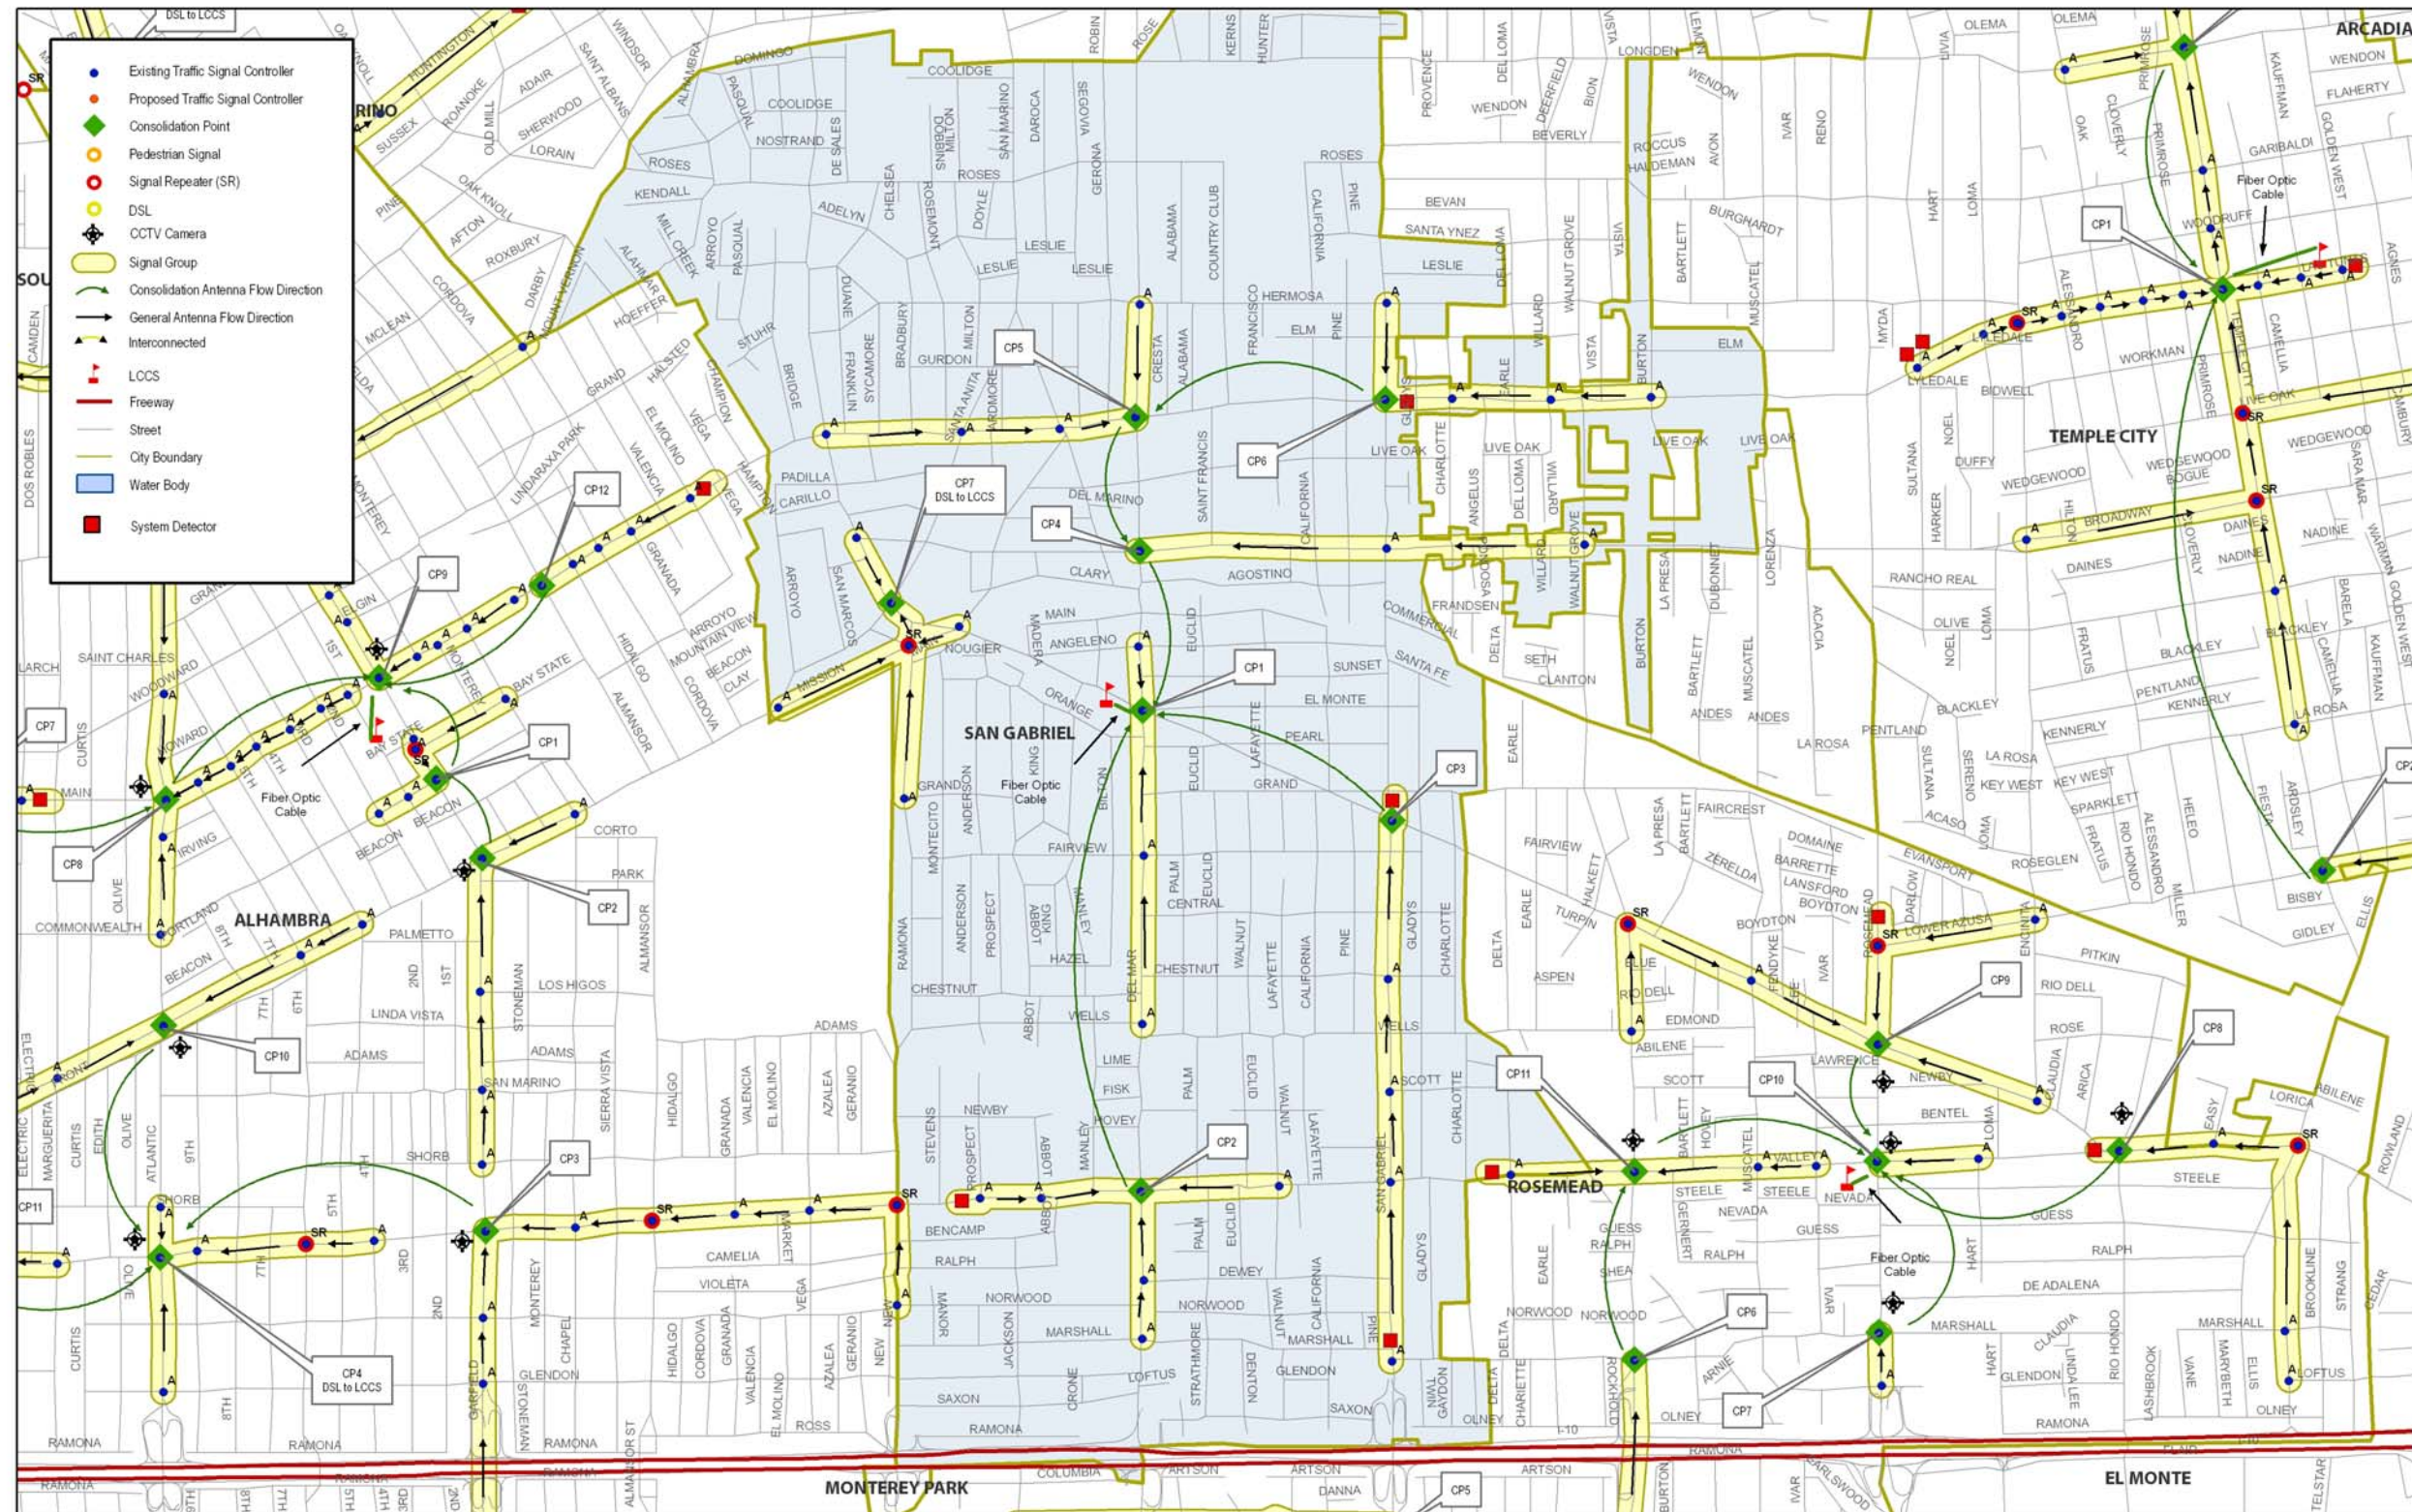

Exhibit 5.1 – City Map of Duarte

Exhibit 5.2 – City Map of La Puente

Exhibit 5.3 – City Map of San Marino

Exhibit 5.4 – City Map of South El Monte

Exhibit 5.5 – City Map of South Pasadena

Exhibit 5.6 – City Map of Temple City

Exhibit 5.7 – City Map of Azusa

Exhibit 5.8 – City Map of Baldwin Park

Exhibit 5.9 – City Map of El Monte

Exhibit 5.10 – City Map of Glendora

Exhibit 5.11 – City Map of Monrovia

Exhibit 5.12 – City Map of Montebello

Exhibit 5.13 – City Map of Monterey Park

Exhibit 5.14 – City Map of San Gabriel

Exhibit 5.15 – City Map of Alhambra

Exhibit 5.16 – City Map of Arcadia

Exhibit 5.17 – City Map of Covina

Exhibit 5.18 – City Map of Irwindale

Exhibit 5.19 – City Map of Rosemead

Exhibit 5.20 – City Map of West Covina