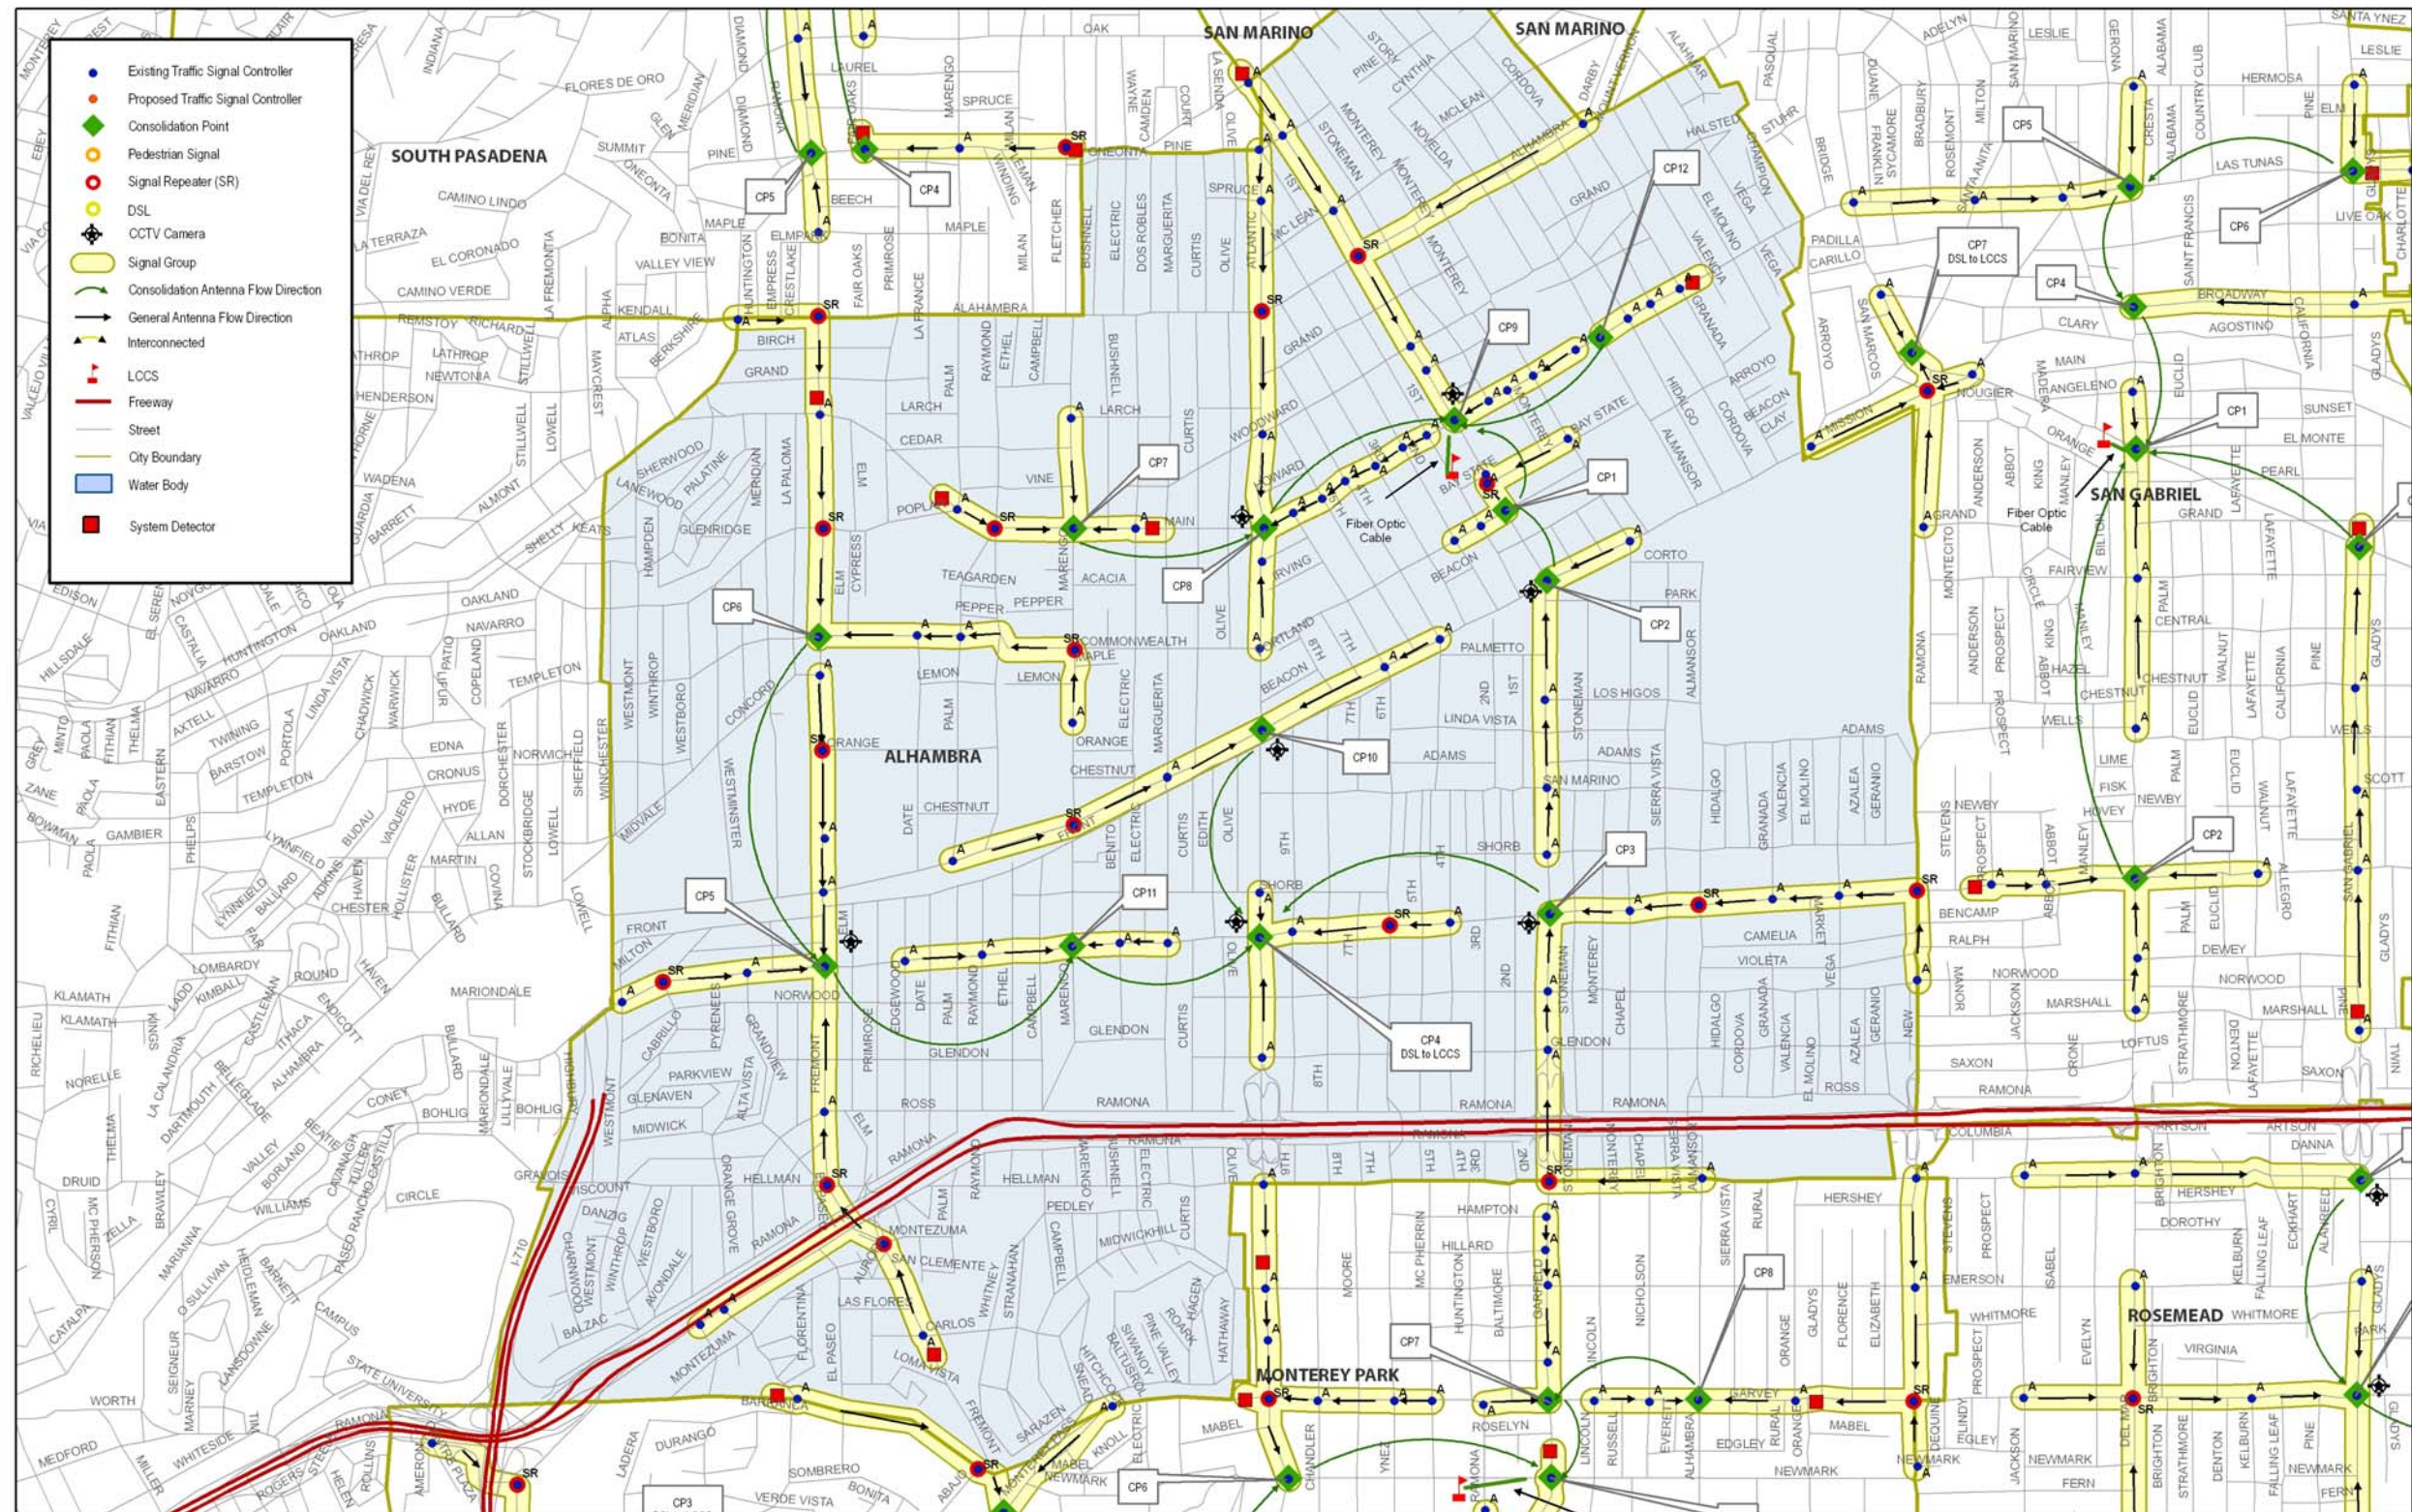

Exhibit 5.1 – City Map of Duarte

Exhibit 5.2 – City Map of La Puente

Exhibit 5.3 – City Map of San Marino

Exhibit 5.4 – City Map of South El Monte

Exhibit 5.5 – City Map of South Pasadena

Exhibit 5.6 – City Map of Temple City

Exhibit 5.7 – City Map of Azusa

Exhibit 5.8 – City Map of Baldwin Park

Exhibit 5.9 – City Map of El Monte

Exhibit 5.10 – City Map of Glendora

Exhibit 5.11 – City Map of Monrovia

Exhibit 5.12 – City Map of Montebello

Exhibit 5.13 – City Map of Monterey Park

Exhibit 5.14 – City Map of San Gabriel

Exhibit 5.15 – City Map of Alhambra

Exhibit 5.16 – City Map of Arcadia

Exhibit 5.17 – City Map of Covina

Exhibit 5.18 – City Map of Irwindale

Exhibit 5.19 – City Map of Rosemead

Exhibit 5.20 – City Map of West Covina